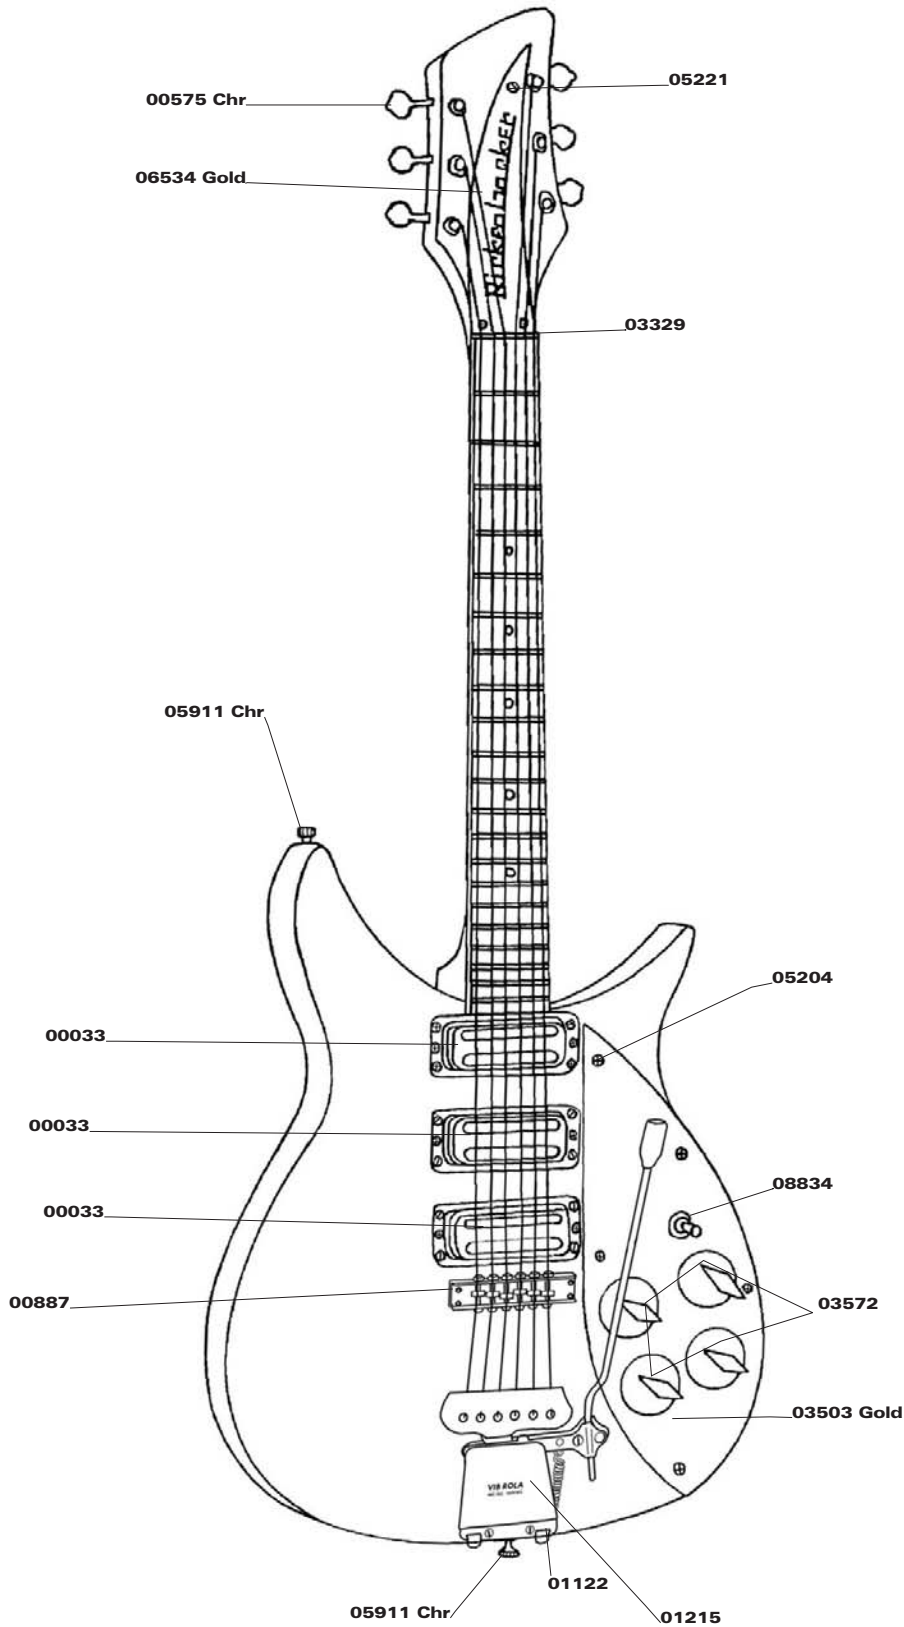

Model 325C58

- 00033 C Series Pickup Assembly
- 00575 Keywind Set (6) RIC-Tite
- 00887 Bridge Assembly
- 01215 Vibrola Kaufman Assy Complete
- 01122 Bracket Tailpiece Trapeze Chr
- 03329 Nut 325C58
- 03503 Pickguard, Lower (Gold)
- 03572 Knob Set of 4, Vintage, (Brown/Gold)
- 05221 Mounting Screws, Namplate
- 05204 Mounting Screws, Pickguard, Short
- 05911 Bolt Strap C58 Nickel
- 06534 Nameplate, C58 (Gold)
- 08834 Switch, Toggle Standard