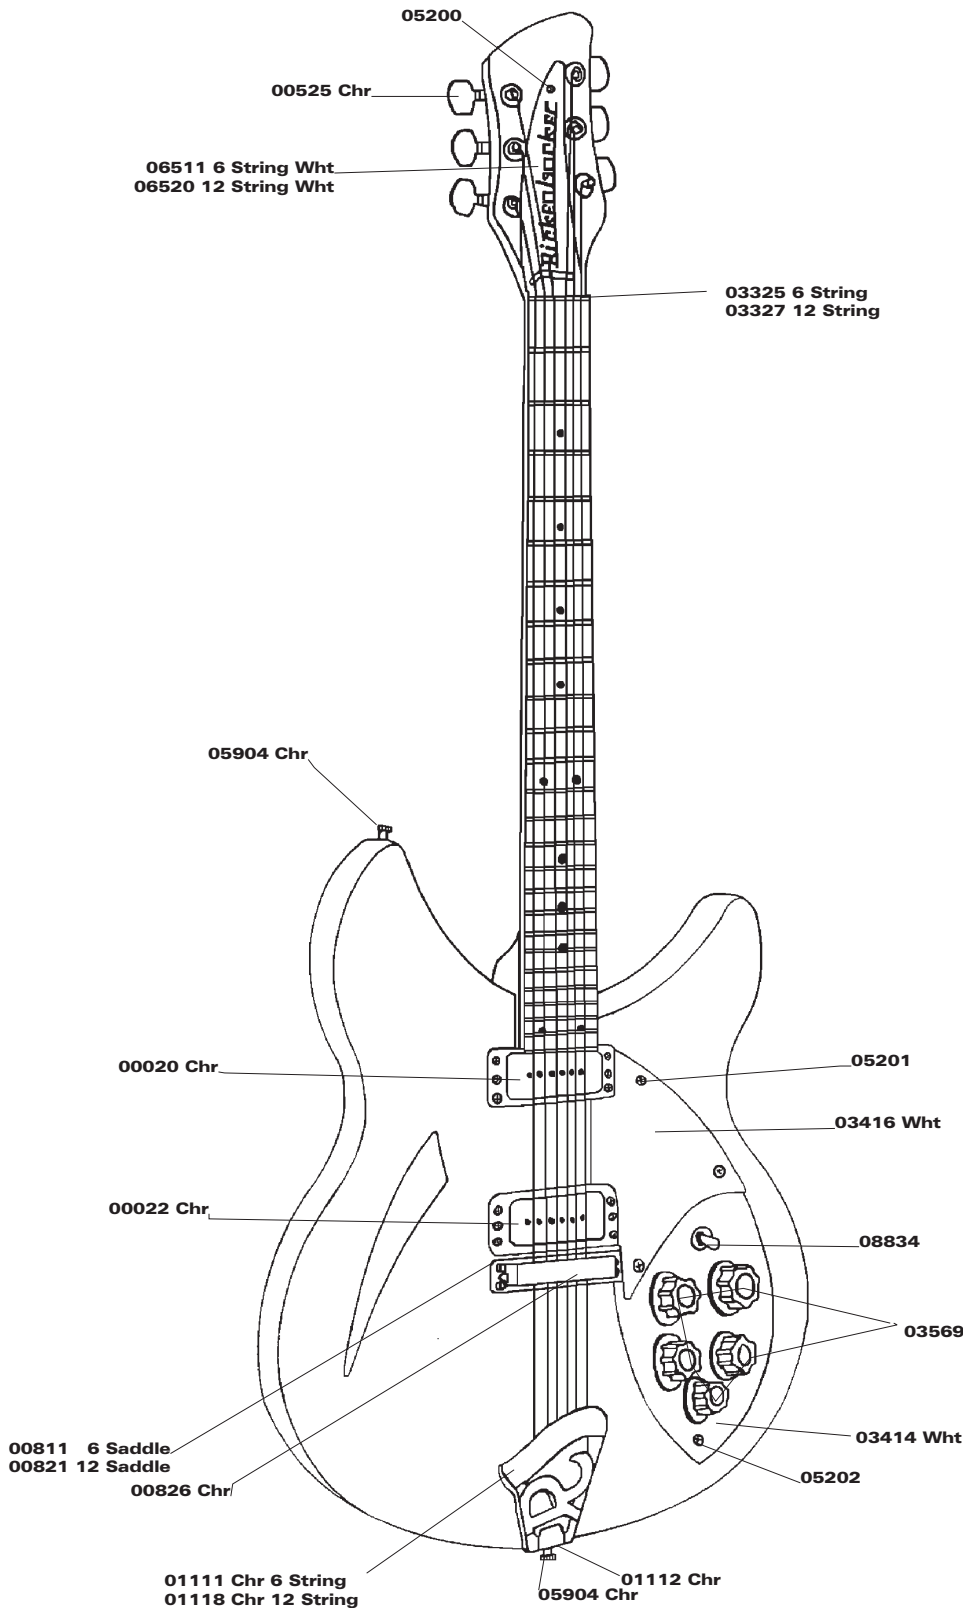

# Model 330, 330/12 Guitars

- 00020 Pickup Assembly, Bass, (Chrome)
- 00022 Pickup Assembly, Treble, (Chrome)
- 00525 Keywind Set of 6 (Chrome)
- 00811 Bridge Assembly
- 00821 Bridge Assy, 12 Saddle(Available Separately)
- 00826 Bridge Cover (Chrome)
- 01111 R-Tailpiece (Chrome)
- 01118 R-Tailpiece (Chrome)
- 01112 Tailpiece Bracket (Chrome)
- 03325 Nut 6 String W/O Binding
- 03327 Nut 12 String W/O Binding
- 03414 Pickguard, Lower, (White)
- 03416 Pickguard, Upper, (White)
- 03569 Standard Knob Set of 5
- 05200 Mounting Screws, Nameplate
- 05201 Mounting Screws, Upper Pickguard, Long
- 05202 Mounting Screw, Lower Pickguard, Short
- 05904 Strap Lock (Chrome)
- 06511 Nameplate 6 String (White with Black Letters)
- 06520 Nameplate 12 String (White with Black Letters)
- 08834 Switch, Toggle Standard