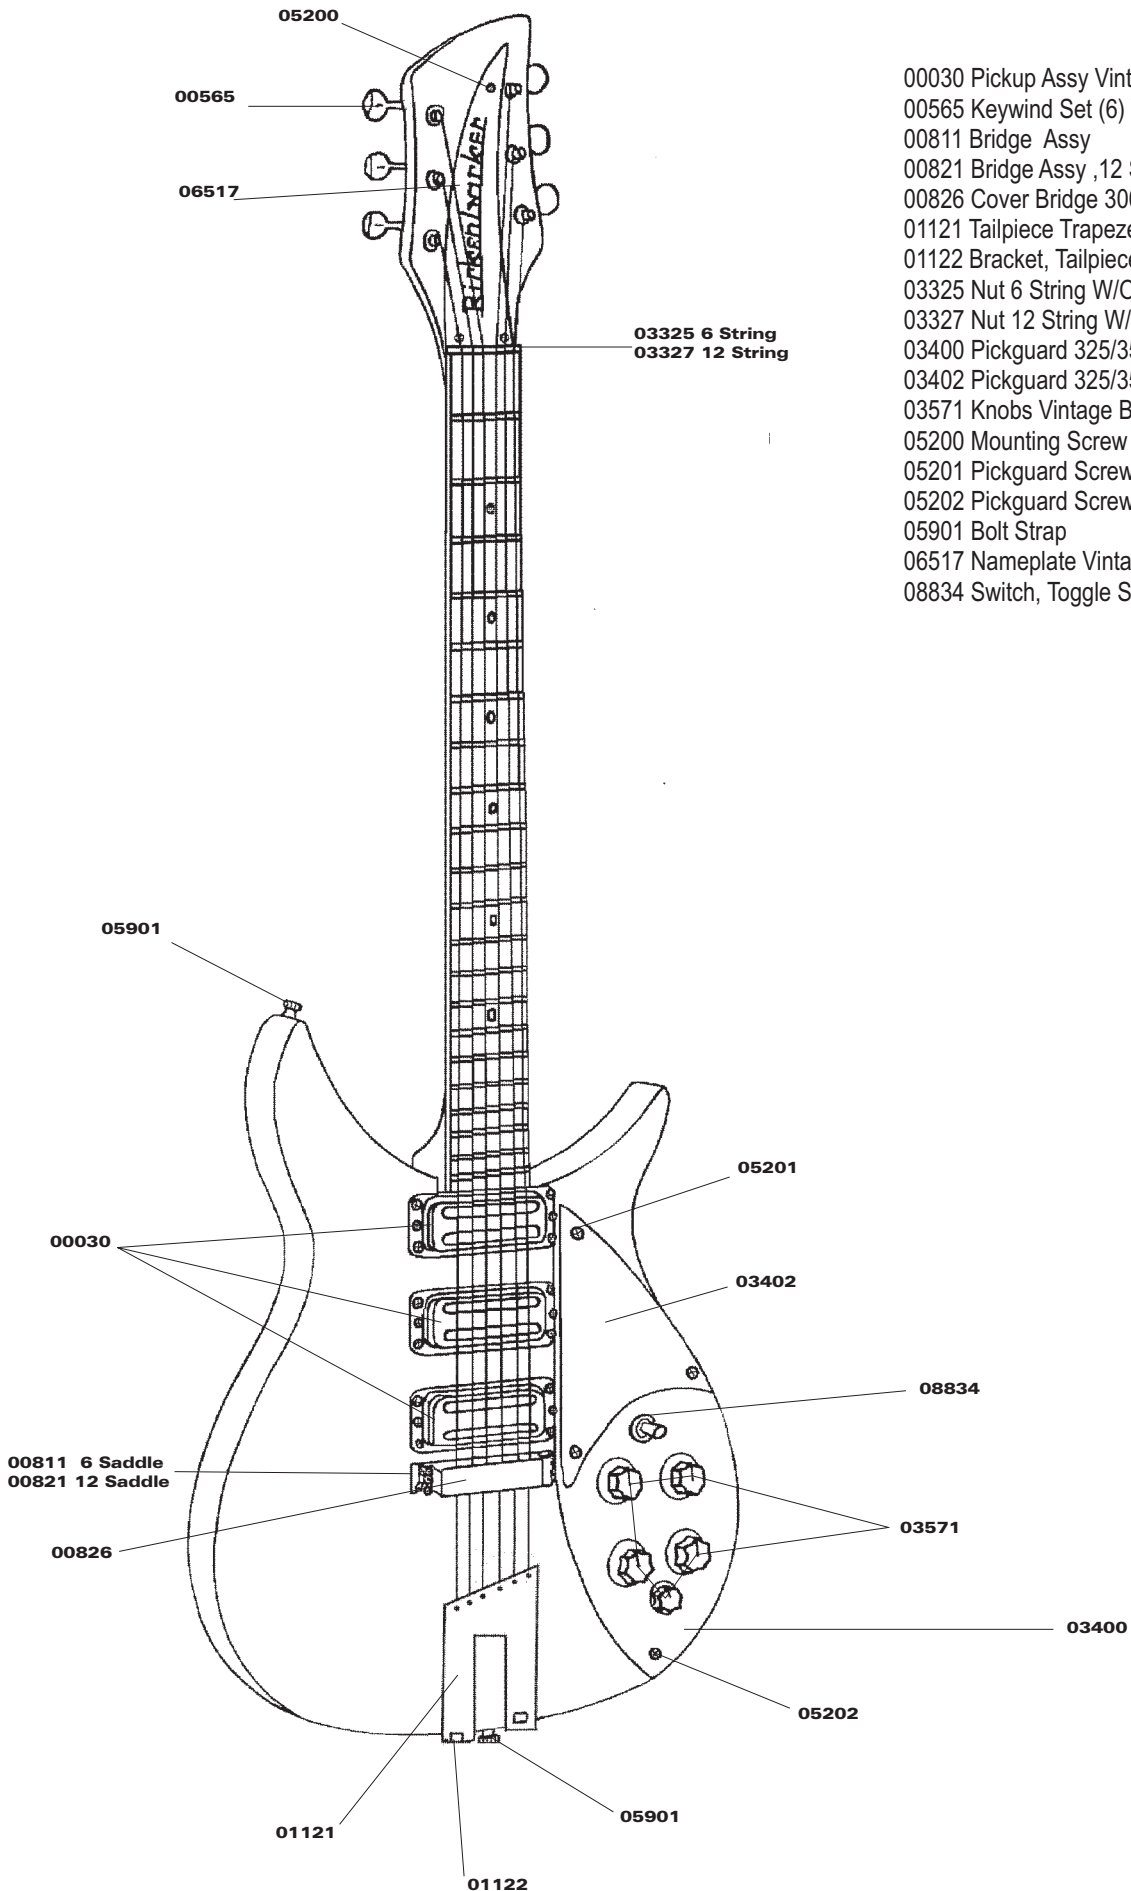

# Model 350V63, 350V36/12 Guitar

- 00030 Pickup Assy Vintage 300/600
- 00565 Keywind Set (6) Vintage RIC Deluxe
- 00811 Bridge Assy
- 00821 Bridge Assy ,12 Saddle(Available Separately)
- 00826 Cover Bridge 300 Series CHR
- 01121 Tailpiece Trapeze CHR
- 01122 Bracket, Tailpiece CHR
- 03325 Nut 6 String W/O Binding
- 03327 Nut 12 String W/O Binding
- 03400 Pickguard 325/350 Lwr
- 03402 Pickguard 325/350 Upper
- 03571 Knobs Vintage Black Set of 5
- 05200 Mounting Screw Nameplate
- 05201 Pickguard Screw, Upper
- 05202 Pickguard Screw, Lwr
- 05901 Bolt Strap
- 06517 Nameplate Vintage White
- 08834 Switch, Toggle Standard