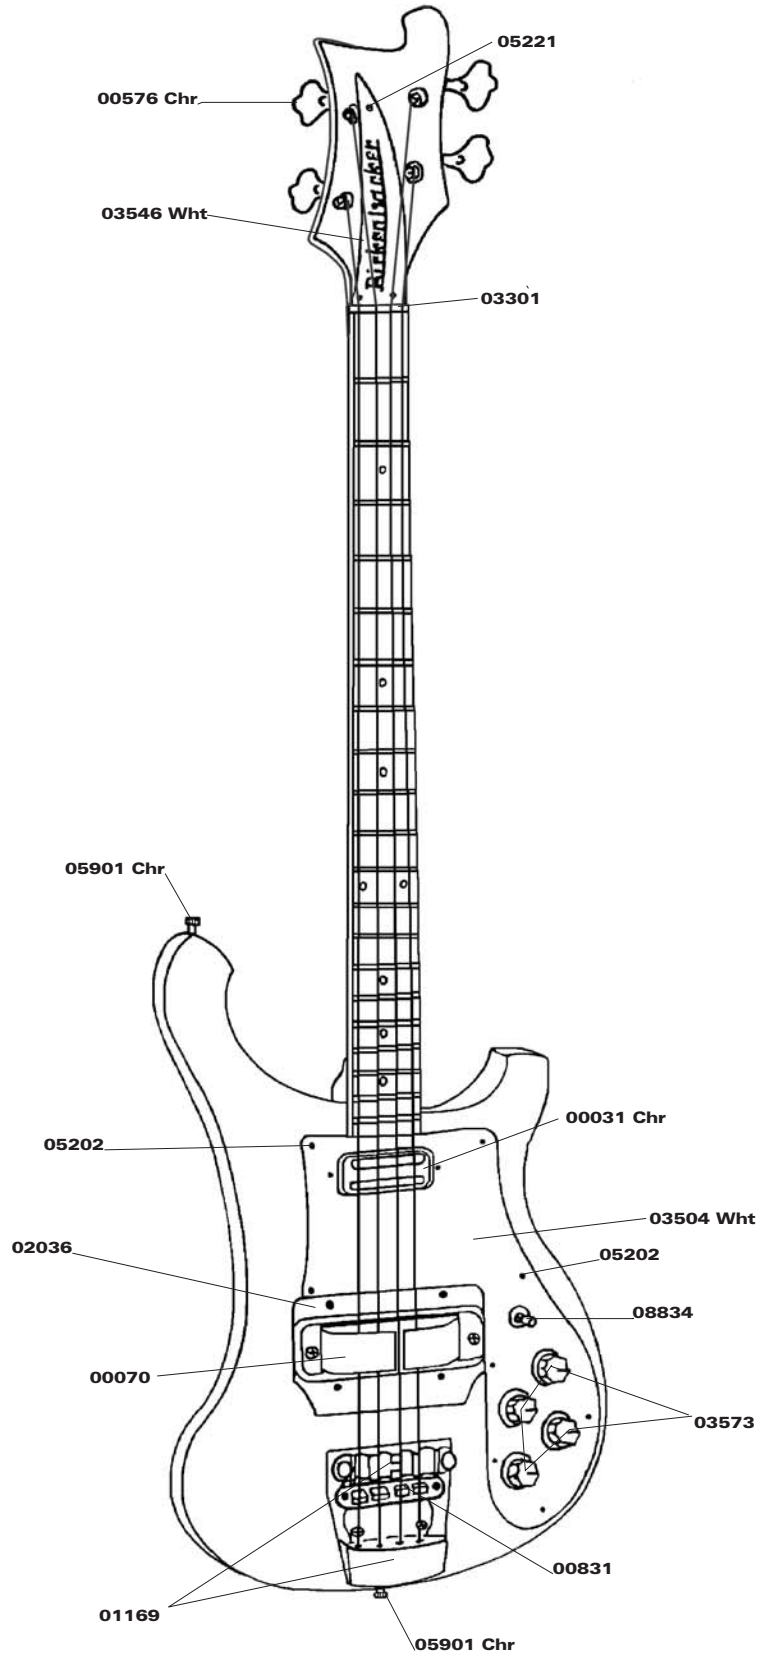

# Model 4001C64

- 00070 Pickup Assy 4001C64 Treble, (Chrome)
- 00031 Pickup Assembly, Vintage, Bass, (Chrome)
- 00576 Keywind Set(4) Bass C Series, (Chrome)
- 00831 Bridge Assembly
- 01169 Tailpiece 4001C64 Chr, (Chrome)
- 02036 Mounting Plate, Pickup Magnet, (Chrome)
- 03301 Nut3/16 Bass Bakelite ,(Black)
- 03504 Pickguard 4001C64 (Wht)
- 03573 Knob Set, Vintage, Set of 4
- 05221 Mounting Screws, Nameplate
- 05202 Mounting Screws, Pickguard
- 05901 Strap Bolt (Chrome)
- 06546 Nameplate, 4001C64, (White with Black Letters)
- 08834 Switch, Toggle Standard