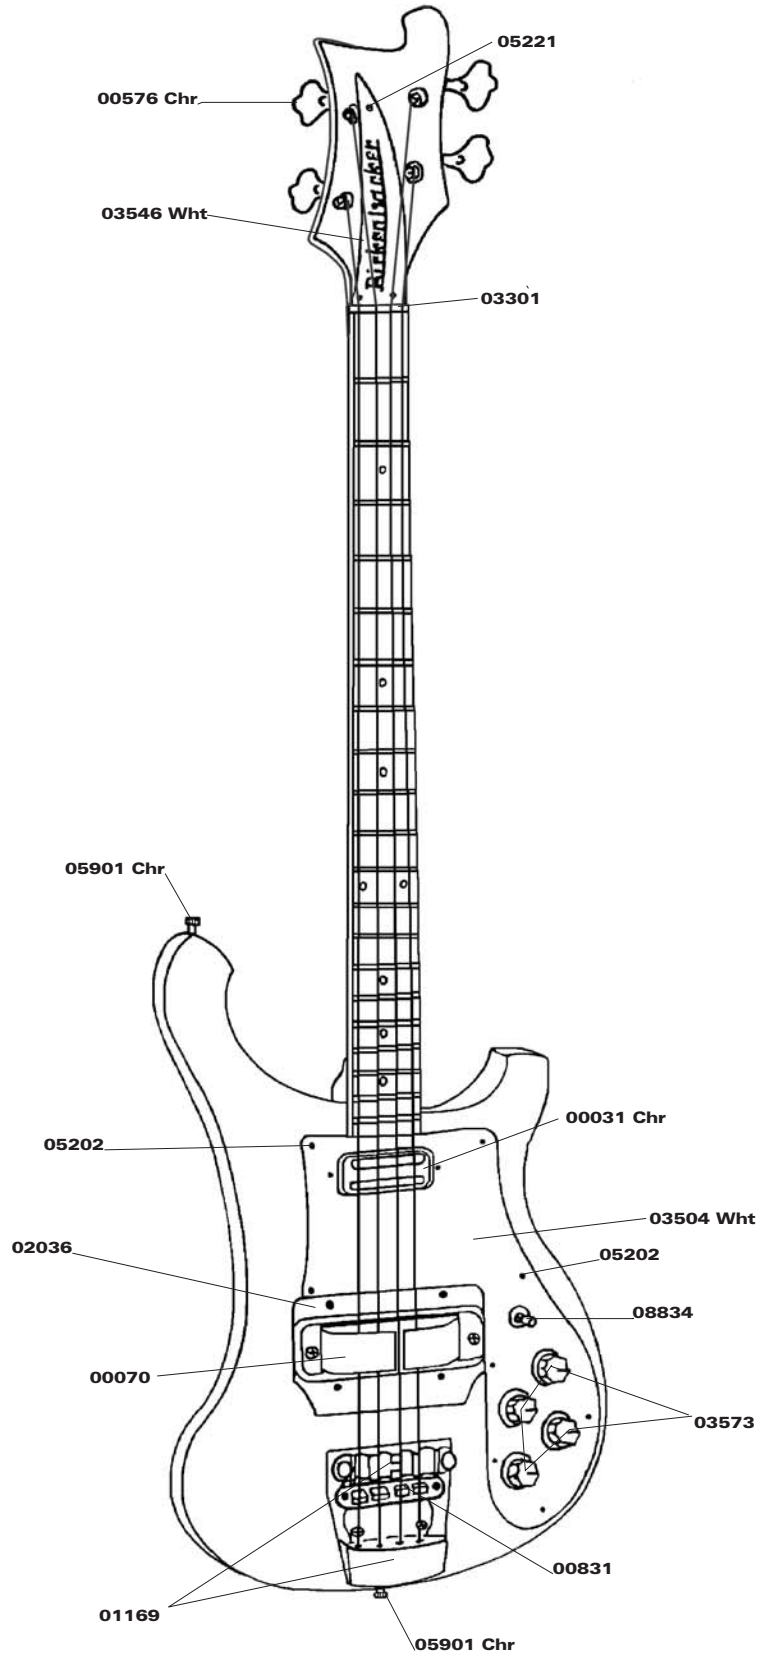

Model 4001C64

- 00070 Pickup Assy 4001C64 Treble, (Chrome)
- 00031 Pickup Assembly, Vintage, Bass, (Chrome)
- 00576 Keywind Set(4) Bass C Series, (Chrome)
- 00831 Bridge Assembly
- 01169 Tailpiece 4001C64 Chr, (Chrome)
- 02036 Mounting Plate, Pickup Magnet, (Chrome)
- 03301 Nut3/16 Bass Bakelite ,(Black)
- 03504 Pickguard 4001C64 (Wht)
- 03573 Knob Set, Vintage, Set of 4
- 05221 Mounting Screws, Nameplate
- 05202 Mounting Screws, Pickguard
- 05901 Strap Bolt (Chrome)
- 06546 Nameplate, 4001C64, (White with Black Letters)
- 08834 Switch, Toggle Standard