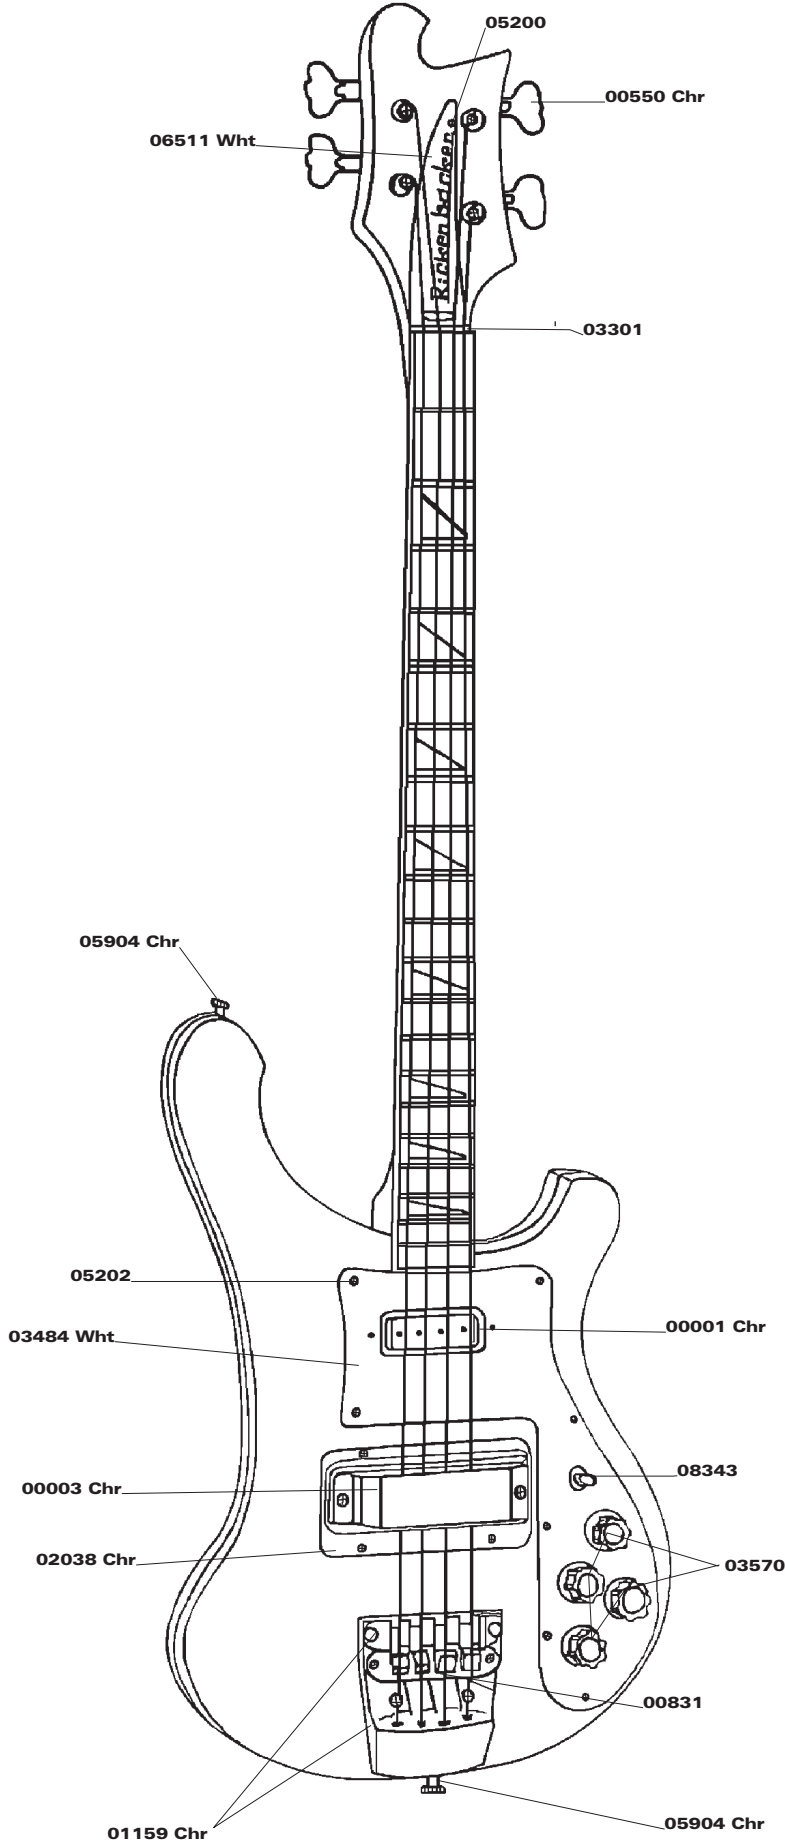

Model 4003 Bass

- 00001 Pickup Assembly, Bass, (Chrome)
- 00003 Pickup Assembly, Treble, (Chrome)
- 00550 Keywind Set of 4 (Chrome)
- 00831 Bridge Assembly
- 01159 Tailpiece+Damper Assembly (Chrome)
- 02038 Mounting Plate, Pickup Magnet (Chrome)
- 03301 Nut, Bakelite, (Black)
- 03484 Pickguard (White)
- 03570 Standard Knob Set of 4
- 05200 Mounting Screws, Nameplate
- 05202 Mounting Screws, Pickguard
- 05904 Strap Lock (Chrome)
- 06511 Nameplate (White with Black Letters)
- 08834 Switch, Toggle Standard