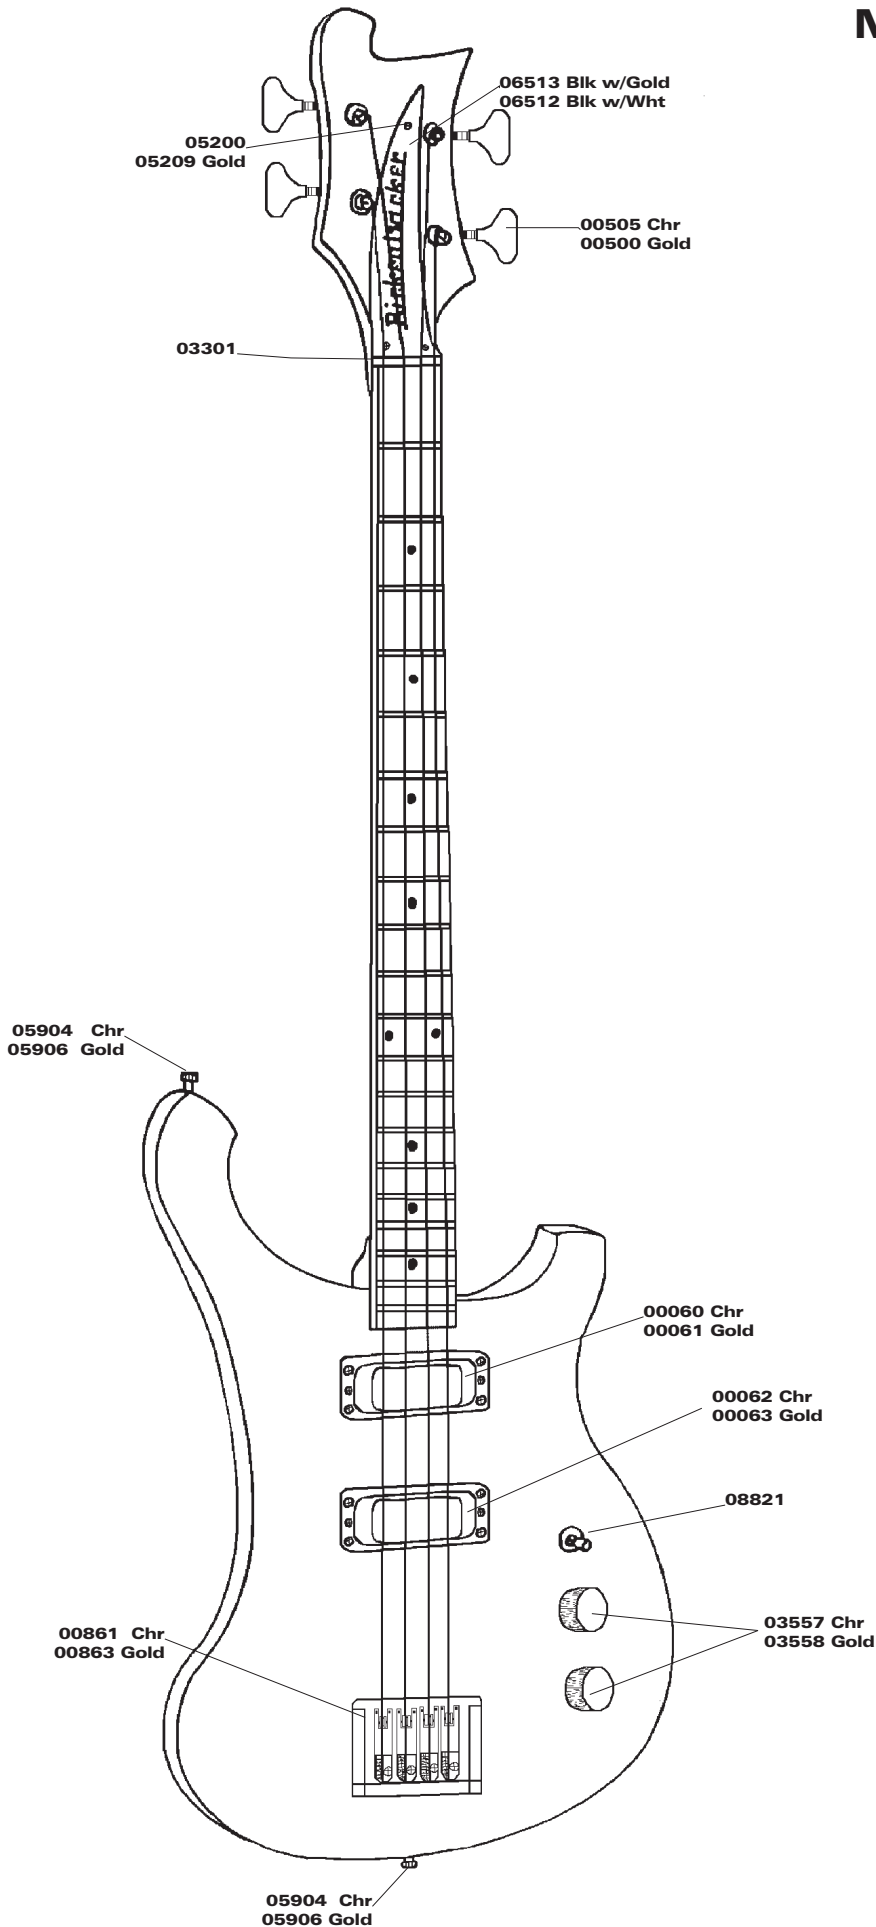

Model 4004L/4004C Bass

- 00060 Pickup Assembly, Humbucking, (Chrome)
- 00061 Pickup Assembly, Humbucking, (Gold)
- 00062 Pickup Assembly, Humbucking, (Chrome) Treble
- 00063 Pickup Assembly, Humbucking, (Gold) Treble
- 00500 Keywind Set of 4, (Gold)
- 00505 Keywind Set of 4, (Chrome)
- 00861 Bridge Assembly, (Chrome)
- 00863 Bridge Assembly, (Gold)
- 03301 Nut, Bakelite, (Black)
- 03557 Knob, (Chrome)
- 03558 Knob, (Gold)
- 05200 Mounting Screw, Nameplate
- 05209 Mounting Screw, Nameplate (Gold)
- 05904 Strap Lock, (Chrome)
- 05906 Strap Lock, (Gold)
- 06512 Nameplate, (Black with White Letters)
- 06513 Nameplate, (Black with Gold Letters)
- 08821 Switch, Toggle