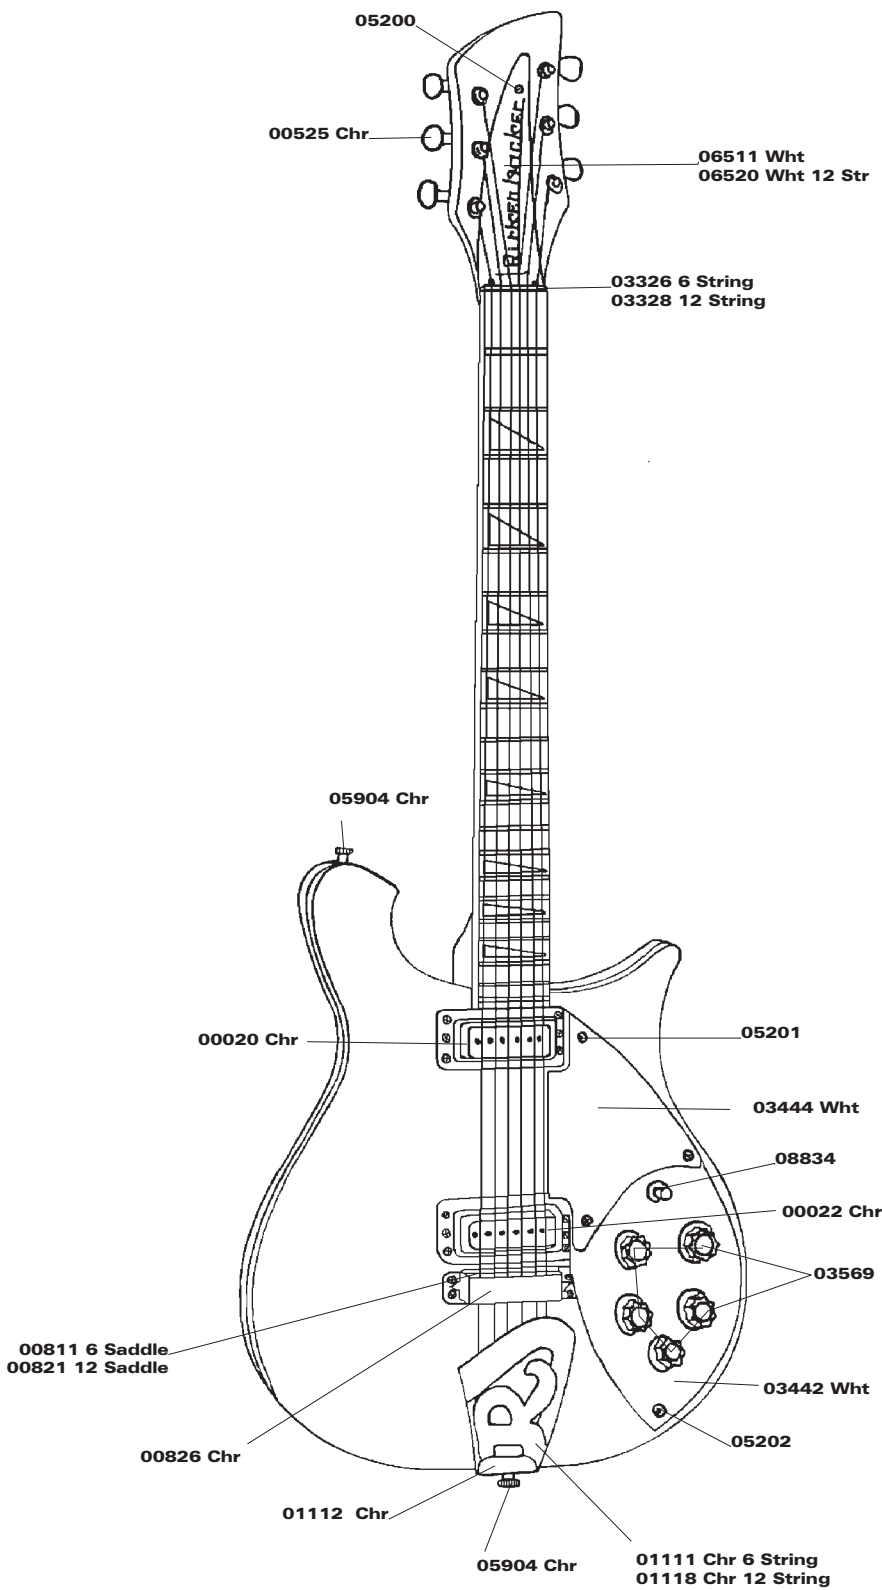

# Model 620, 620/12 Guitar

- 00020 Pickup Assembly, Bass, (Chrome)
- 00022 Pickup Assembly, Treble, (Chrome)
- 00525 Keywind Set of 6 (Chrome)
- 00811 Bridge Assy 6 Saddle
- 00821 Bridge Assy 12 Saddle(Available Separately)
- 00826 Bridge Cover (Chrome)
- 01111 R-Tailpiece (Chrome)
- 01112 Tailpiece Bracket (Chrome)
- 01118 Tailpiece 12 String (Chrome)
- 03326 Nut, 6 String
- 03328 Nut, 12 String
- 03442 Pickguard, Lower, (White)
- 03444 Pickguard, Upper, (White)
- 03569 Standard Knob Set of 5
- 05200 Mounting Screws, Nameplate
- 05201 Mounting Screws, Upper Pickguard, Long
- 05202 Mounting Screw, Lower Pickguard, Short
- 05904 Strap Lock (Chrome)
- 06511 Nameplate (White with Black Letters)
- 08834 Switch, Toggle Standard