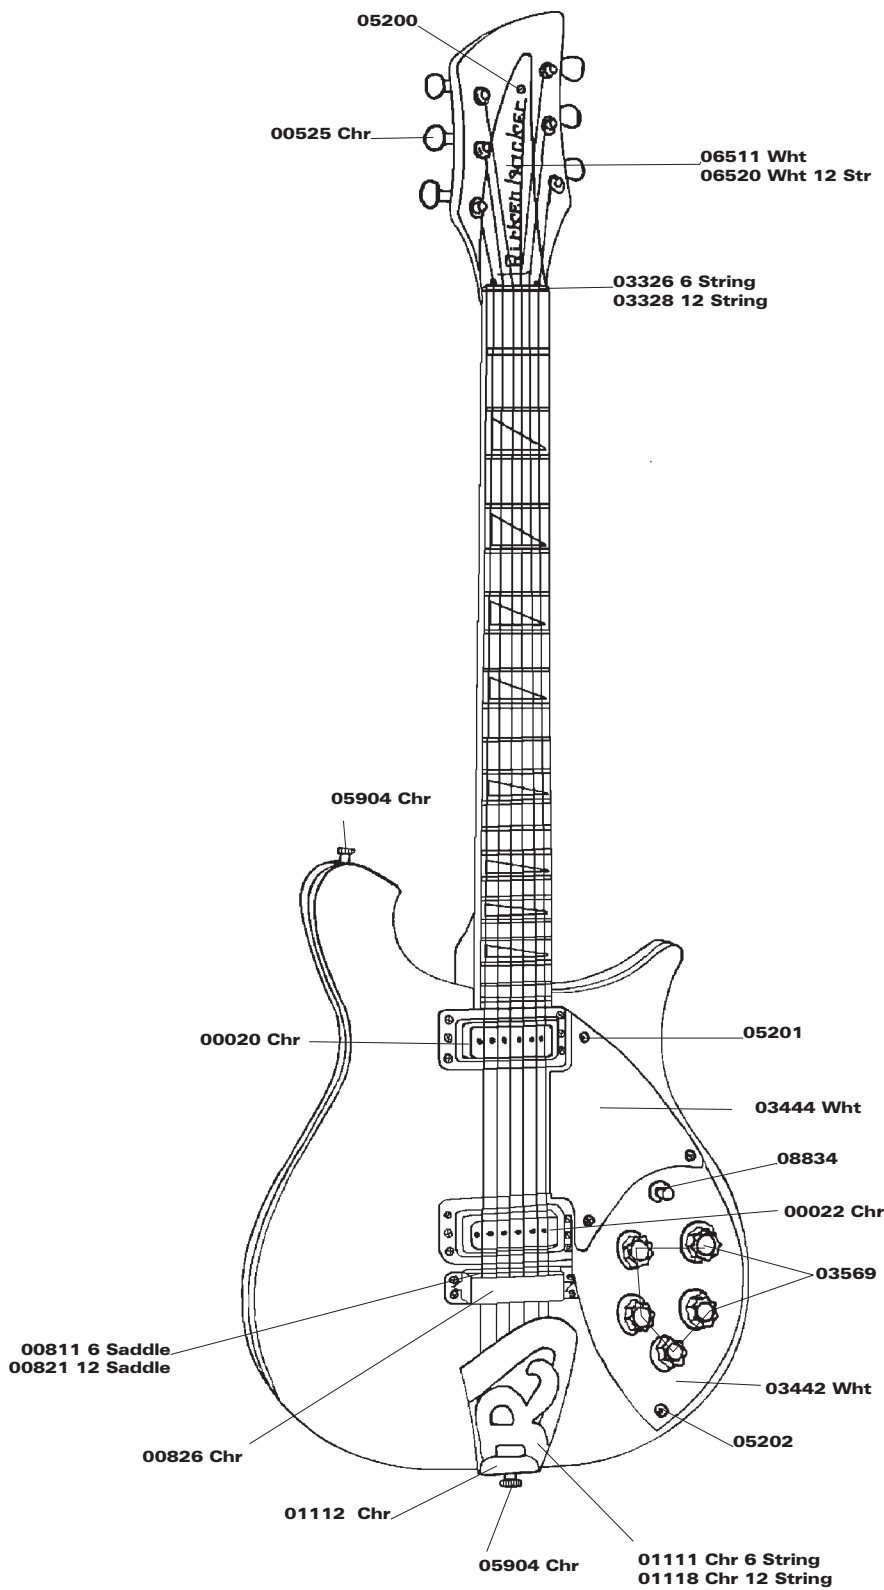

# Model 620, 620/12 Guitar

- 00020 Pickup Assembly, Bass, (Chrome)
- 00022 Pickup Assembly, Treble, (Chrome)
- 00525 Keywind Set of 6 (Chrome)
- 00811 Bridge Assy 6 Saddle
- 00821 Bridge Assy 12 Saddle(Available Separately)
- 00826 Bridge Cover (Chrome)
- 01111 R-Tailpiece (Chrome)
- 01112 Tailpiece Bracket (Chrome)
- 01118 Tailpiece 12 String (Chrome)
- 03326 Nut,6 String
- 03328 Nut, 12 String
- 03442 Pickguard, Lower, (White)
- 03444 Pickguard, Upper, (White)
- 03569 Standard Knob Set of 5
- 05200 Mounting Screws, Nameplate
- 05201 Mounting Screws, Upper Pickguard, Long
- 05202 Mounting Screw, Lower Pickguard, Short
- 05904 Strap Lock (Chrome)
- 06511 Nameplate (White with Black Letters)
- 08834 Switch, Toggle Standard