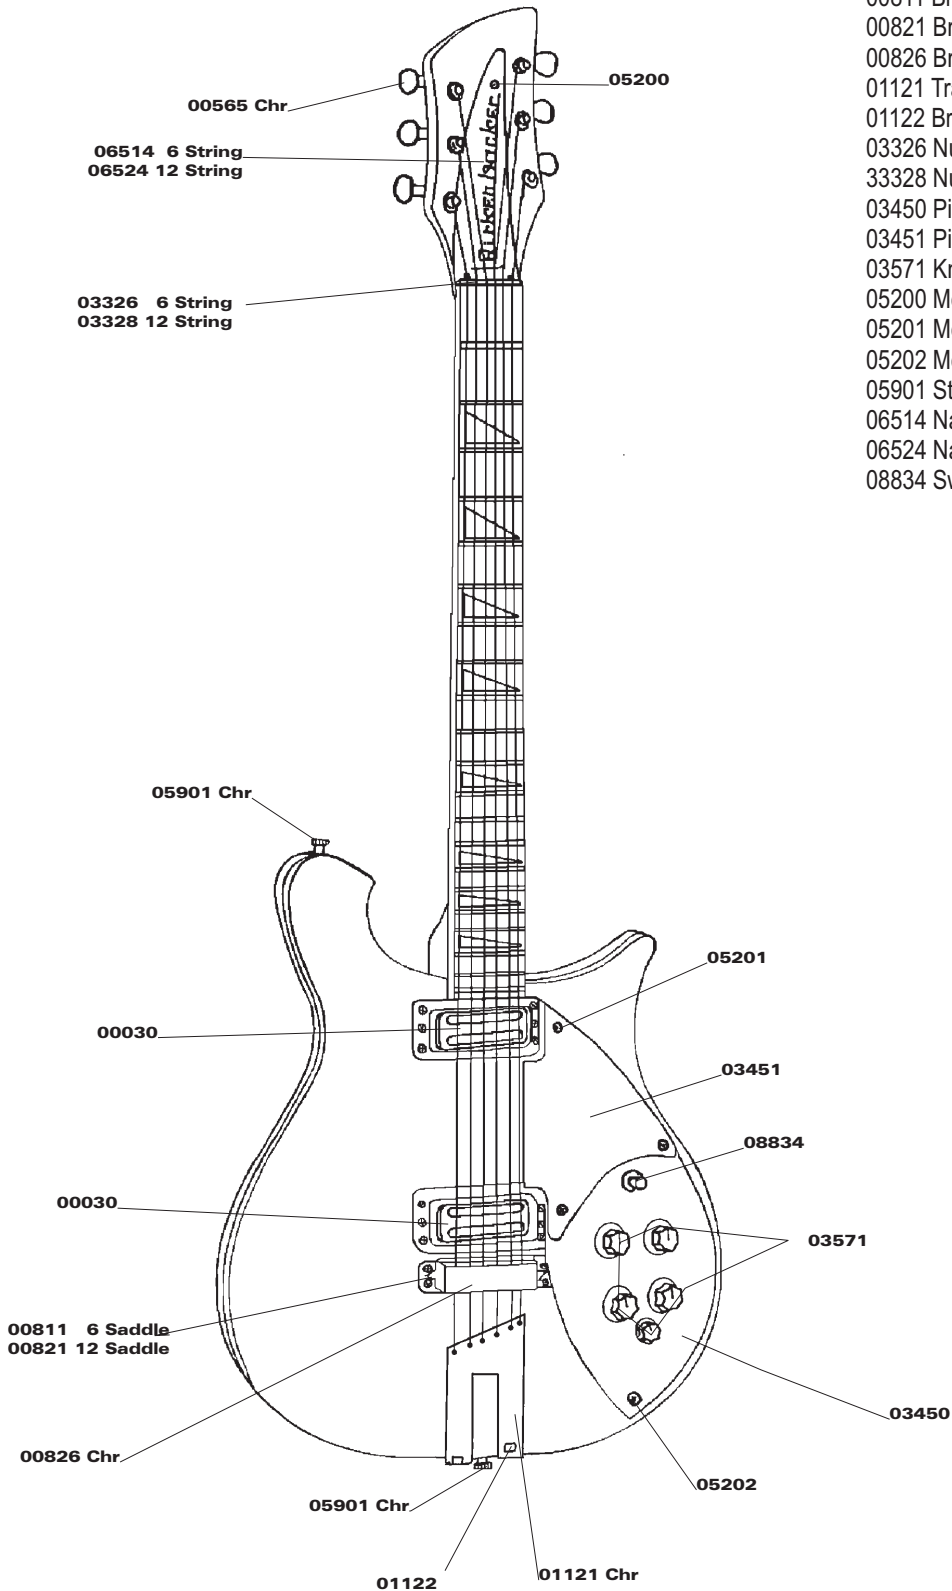

Model 660, 660/12

- 00030 Vintage Pickup Assembly
- 00565 Keywind Set of 6, Ric Deluxe Vintage
- 00811 Bridge Assy
- 00821 Bridge Assy, 12 Saddle
- 00826 Bridge Cover (Chrome)
- 01121 Trapeze Tailpiece (Chrome)
- 01122 Bracket, Trapeze Tailpiece
- 03326 Nut, 6 String W/Binding
- 33328 Nut, 12 String W/Binding
- 03450 Pickguard, Lower, (Gold)
- 03451 Pickguard, Upper, (Gold)
- 03571 Knob Set of 5, Vintage
- 05200 Mounting Screws, Nameplate
- 05201 Mounting Screws, Upper Pickguard, Long
- 05202 Mounting Screw, Lower Pickguard, Short
- 05901 Strap Bolt (Chrome)
- 06514 Nameplate, Vintage, 6 String Gold
- 06524 Nameplate, Vintage, 12 String Gold
- 08834 Switch, Toggle Standard