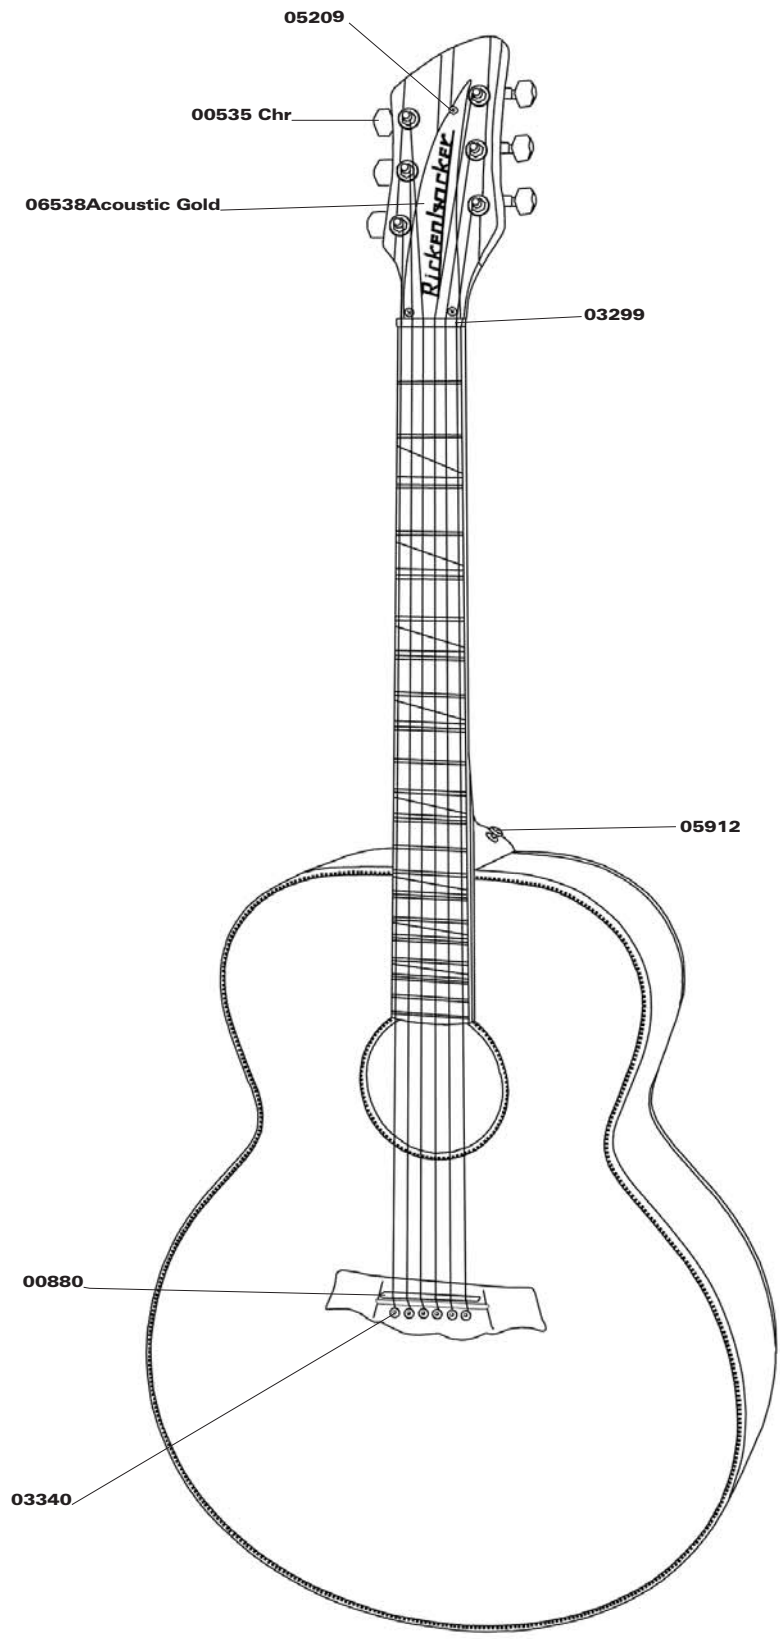

700S Shasta 700C Comstock

- 00535 Keywind Set(6) M6G Mini (Gold)
- 00880 Saddle Bone Acoustic
- 03299 Nut 3/16 White Blank
- 03340 Pin Bridge Acoustic (Black)
- 05209 Screw 3x3/8 Nameplate (Gold)
- 05912 Bolt Strap Acoustic (Gold)
- 06538 Nameplate Acoustic (Gold)