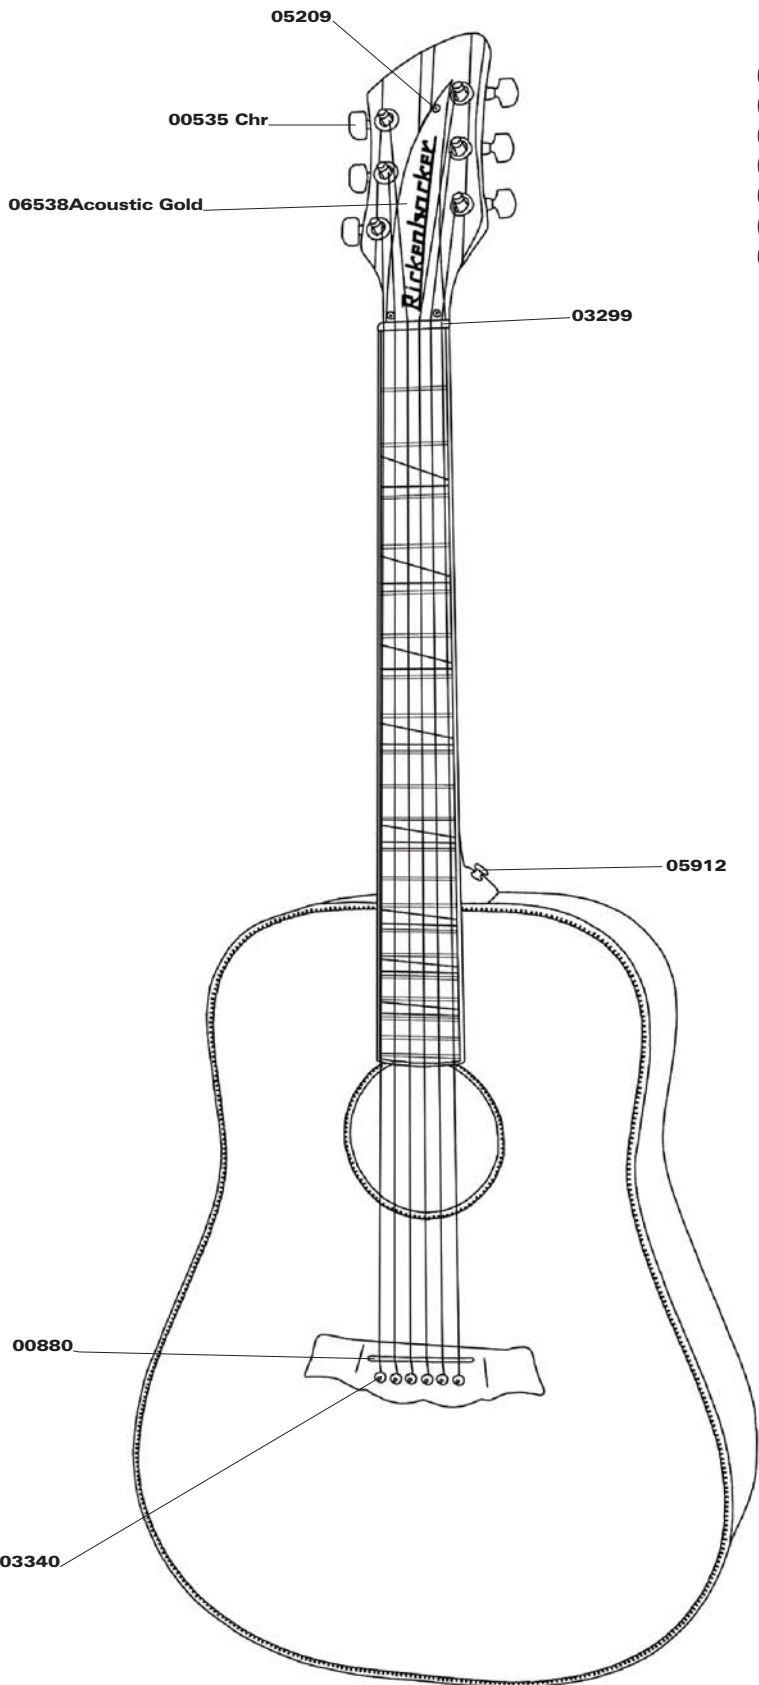

730S Shiloh 730C Laramie

- 00535 Keywind Set(6) M6G Mini (Gold)
- 00880 Saddle Bone Acoustic
- 03299 Nut 3/16 White Blank
- 03340 Pin Bridge Acoustic (Black)
- 05209 Screw 3x3/8 Nameplate (Gold)
- 05912 Bolt Strap Acoustic (Gold)
- 06538 Nameplate Acoustic (Gold)