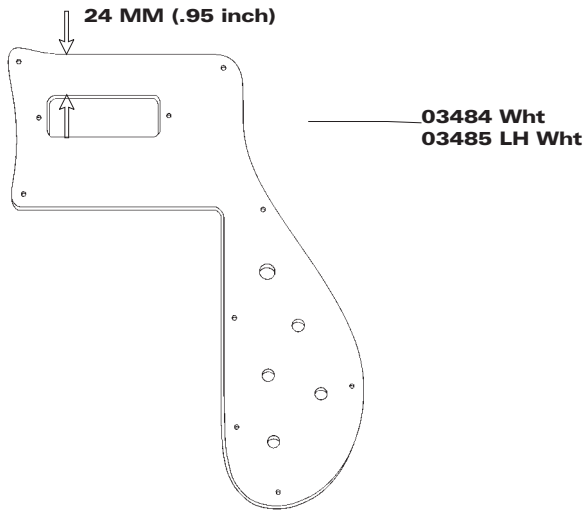

Bass Pickguards

- 03484 Pickguard, 4003 & 4001 from serial OE2645, Righthand, (White)
- 03485 Pickguard, 4003 & 4001 from serial OE2645, Lefthand (White)
- 03488 Pickguard, 4001V63 & 4001 before serial OE2645, Righthand (White)
- 03489 Pickguard, 4001V63 & 4001 before serial OE2645, Lefthand (White)
- 03490 Pickguard, 4001CS Chris Squire Signature, Righthand (White)
- 03491 Pickguard, 4001CS, Chris Squire Signature, Lefthand (White)
- 03504 Pickguard, 4001C64
- 03505 Pickguard, 4001C64 LH

Due to manufacturing changes on early basses, mounting hole location may vary, in which case new holes may be required on instrument.

- 03488 Wht
- 03489 LH Wht
- 03490 Wht with signature
- 03491 LH Wht with signature
- 03504 4001C64
- 03505 4001C64 LH