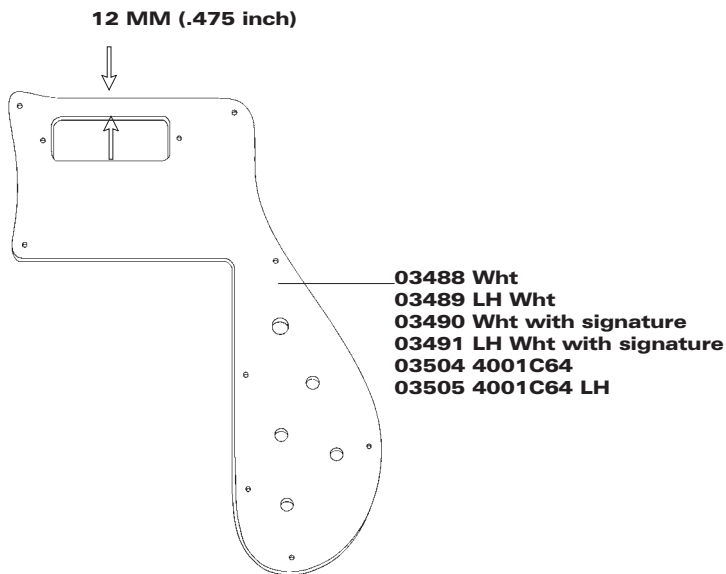

Bass Pickguards

- 03484 Pickguard, 4003 & 4001 from serial OE2645, Righthand, (White)
- 03485 Pickguard, 4003 & 4001 from serial OE2645, Lefthand (White)
- 03488 Pickguard, 4001V63 & 4001 before serial OE2645, Righthand (White)
- 03489 Pickguard, 4001V63 & 4001 before serial OE2645, Lefthand (White)
- 03490 Pickguard, 4001CS Chris Squire Signature, Righthand (White)
- 03491 Pickguard, 4001CS, Chris Squire Signature, Lefthand (White)
- 03504 Pickguard, 4001C64
- 03505 Pickguard, 4001C64 LH

Due to manufacturing changes on early basses, mounting hole location may vary, in which case new holes may be required on instrument.

- 03488 Wht
- 03489 LH Wht
- 03490 Wht with signature
- 03491 LH Wht with signature
- 03504 4001C64
- 03505 4001C64 LH