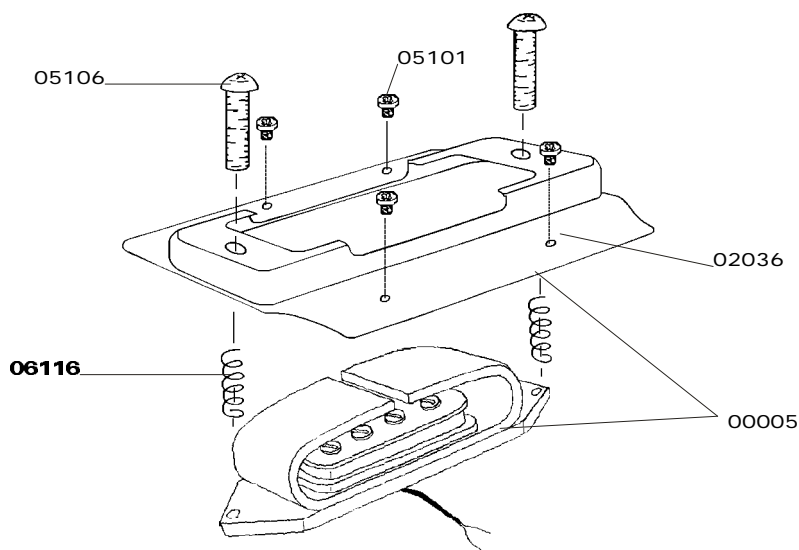

Treble Pickup Assembly

- 00003 Pickup Assembly 4003, 4003S/8 Chr
- 00004 Pickup Assembly 4003, 4003/8 Black
- 00006 Pickup Assembly 4003S/5 Chrome
- 00007 Pickup Assembly 4003S/5 Black
- 02038 Mounting Ring Chrome
- 02039 Mounting Ring Magnet Unit Black
- 03315 Pickup Cover Chrome
- 03316 Pickup Cover Black
- 03604 Base Pickup
- 03804 Washer
- 05106 Mounting Screw
- 05200 Screw
- 06116 Springs

Vintage Treble Pickup Assembly

- 00070 Pickup Coil/Magnet Assembly
- 02047 Mounting Plate Magnet Assembly
- 05101 Screw for Mounting Plate
- 05106 Screw for Mounting Pickup Assembly
- 06116 Springs