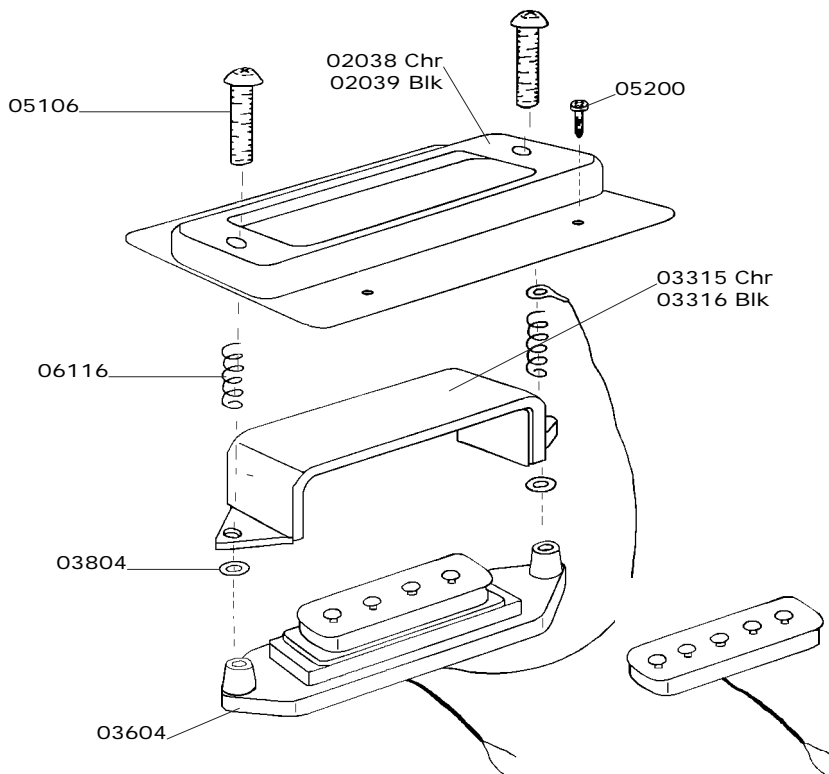

Treble Pickup Assembly

- 00003 Pickup Assembly 4003, 4003S/8 Chr
- 00004 Pickup Assembly 4003, 4003/8 Black
- 00006 Pickup Assembly 4003S/5 Chrome
- 00007 Pickup Assembly 4003S/5 Black
- 02038 Mounting Ring Chrome
- 02039 Mounting Ring Magnet Unit Black
- 03315 Pickup Cover Chrome
- 03316 Pickup Cover Black
- 03604 Base Pickup
- 03804 Washer
- 05106 Mounting Screw
- 05200 Screw
- 06116 Springs

Vintage Treble Pickup Assembly

- 00070 Pickup Coil/Magnet Assembly
- 02047 Mounting Plate Magnet Assembly
- 05101 Screw for Mounting Plate
- 05106 Screw for Mounting Pickup Assembly
- 06116 Springs