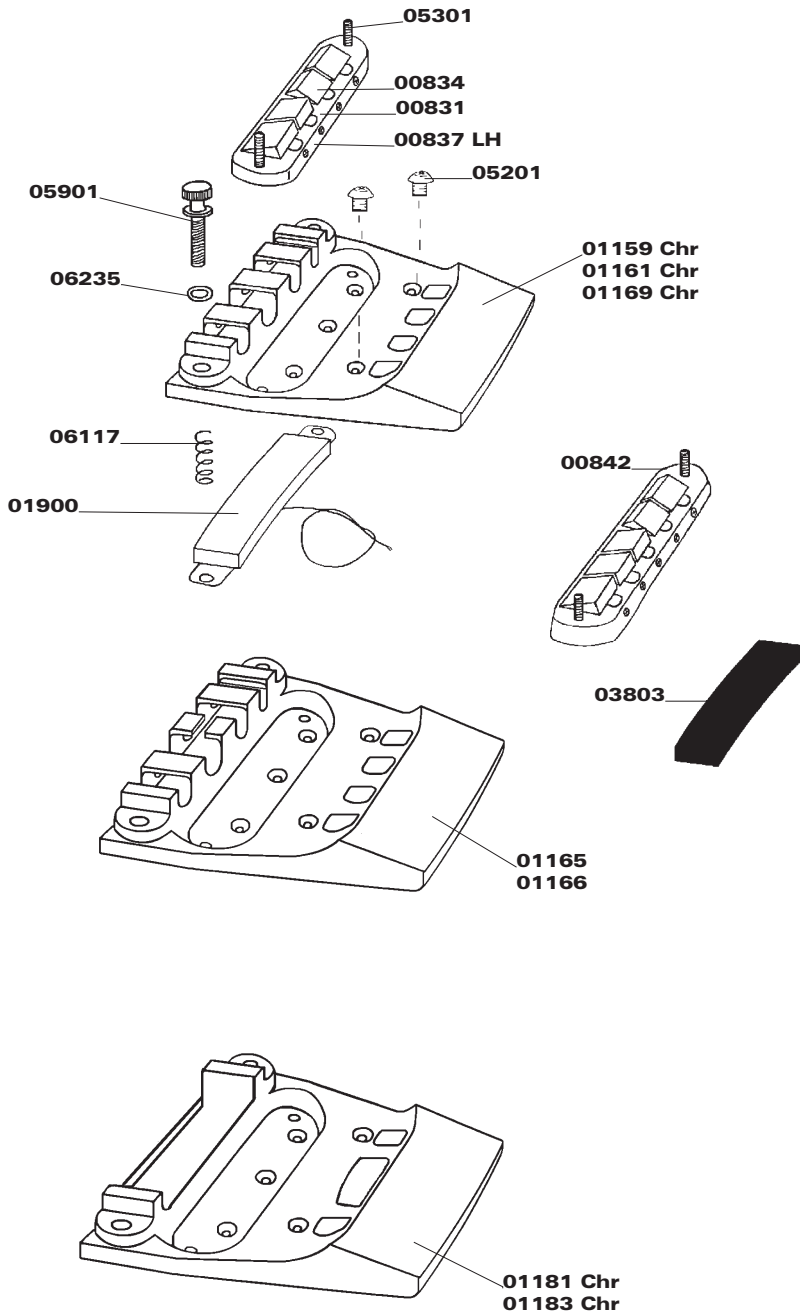

# Bass Bridge/Tailpiece

- 00831 Bridge Assembly 4003,4003S/8, 4001V63,4001C64
- 00834 Bridge Saddle 4003,4003S/8,4003S/5,4001V63,4001C64
- 00837 Bridge Assembly4003,4003S/8,4001V63,4001C64 Left Hand
- 00842 Bridge Assembly 4003S/5
- 01159 Tailpiece+Damper 4003 Chrome
- 01161 Tailpiece 4003 Chrome
- 01165 Tailpiece 4001V63 Chrome
- 01166 Tailpiece+Damper 4001V63 Chrome
- 01169 Tailpiece+Damper 4001C64
- 01181 Tailpiece+Damper 4003S/5 Chrome
- 01183 Tailpiece 4003S/5 Chrome
- 01900 Dampener Bar
- 03803 Bass Mute Foam Pad Only
- 05201 Screw
- 05301 Bridge Height Adjust Screw
- 05148 Bridge Intonation Screw
- 05901 Strap Bolt Chrome
- 06117 Damper Spring