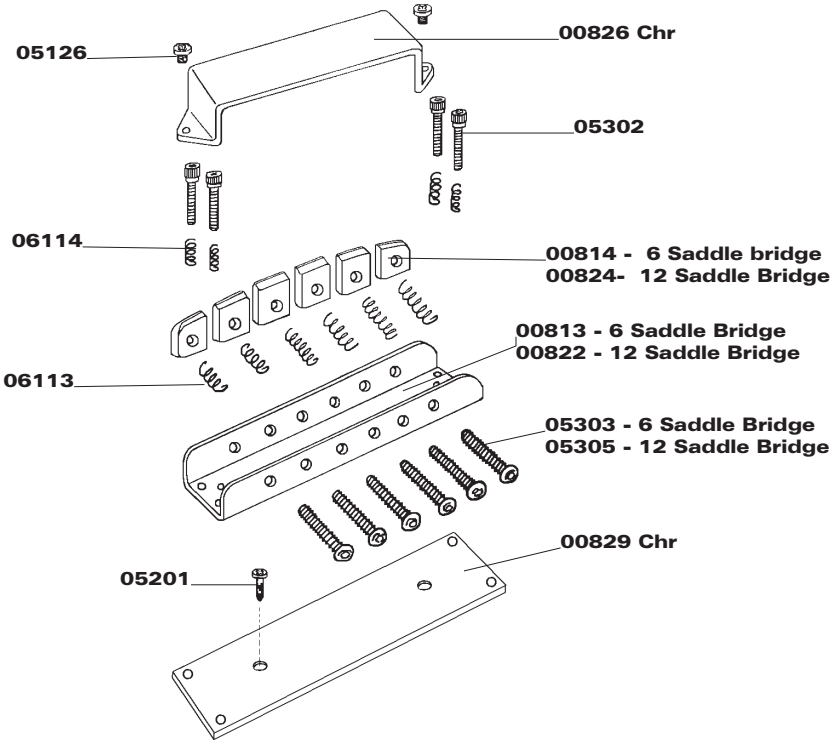

# Bridge Assembly

00811 Bridge Assembly 6-string, Complete  
00826 Bridge Cover Chrome

S17.pcx

00821 Bridge Assembly, 12-string, Complete  
00826 Bridge Cover Chrome

S38.pcx

00813 Channel Bridge 6 String Chrome  
00822 Channel Bridge 12 String Chrome  
00814 Bridge Saddles - 6 Saddle Bridge  
00824 Bridge Saddles - 12 Saddle Bridge  
00826 Bridge Cover Chrome  
00829 Base Bridge Chrome  
05201 Mounting Screw  
05302 Bridge Height Adjustment Screw  
05303 Bridge Intonation Screw - 6 Saddle Bridge  
05305 Bridge Intonation Screw - 12 Saddle Bridge  
06113 Bridge Intonation Spring  
06114 Bridge Height Adjustment Spring