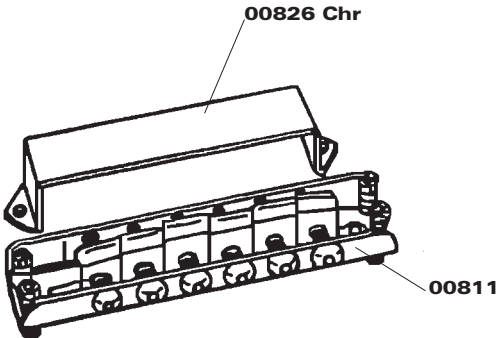

# Bridge Assembly

00811 Bridge Assembly 6-string, Complete  
00826 Bridge Cover Chrome

S17.pcx

00821 Bridge Assembly, 12-string, Complete  
00826 Bridge Cover Chrome

S38.pcx

00813 Channel Bridge 6 String Chrome  
00822 Channel Bridge 12 String Chrome  
00814 Bridge Saddles - 6 Saddle Bridge  
00824 Bridge Saddles - 12 Saddle Bridge  
00826 Bridge Cover Chrome  
00829 Base Bridge Chrome  
05201 Mounting Screw  
05302 Bridge Height Adjustment Screw  
05303 Bridge Intonation Screw - 6 Saddle Bridge  
05305 Bridge Intonation Screw - 12 Saddle Bridge  
06113 Bridge Intonation Spring  
06114 Bridge Height Adjustment Spring