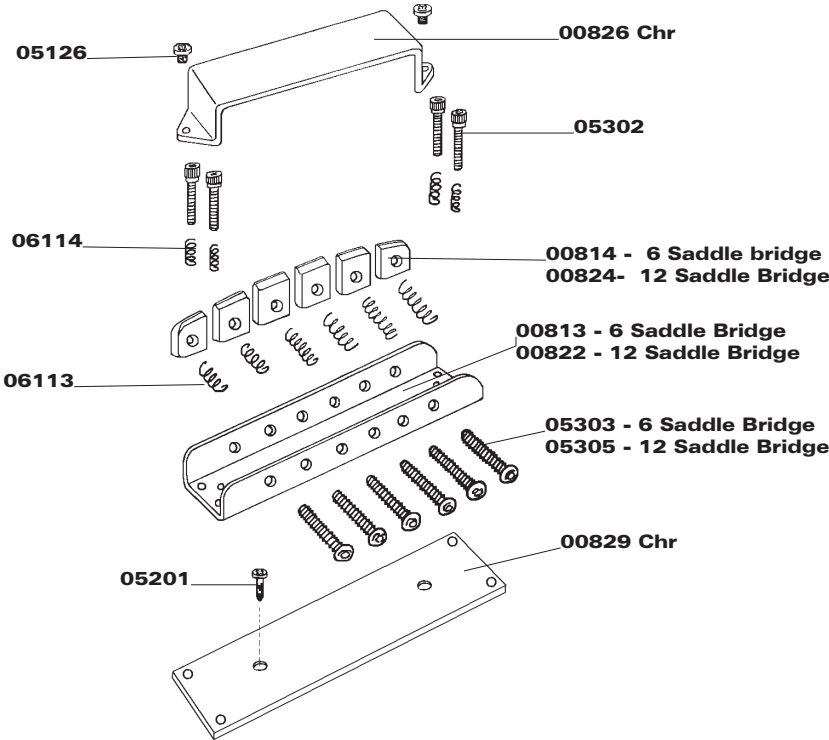

# Bridge Assembly

00811 Bridge Assembly 6-string, Complete  
 00826 Bridge Cover Chrome

S17.pcx

00821 Bridge Assembly, 12-string, Complete  
 00826 Bridge Cover Chrome

S38.pcx

00813 Channel Bridge 6 String Chrome  
 00822 Channel Bridge 12 String Chrome  
 00814 Bridge Saddles - 6 Saddle Bridge  
 00824 Bridge Saddles - 12 Saddle Bridge  
 00826 Bridge Cover Chrome  
 00829 Base Bridge Chrome  
 05201 Mounting Screw  
 05302 Bridge Height Adjustment Screw  
 05303 Bridge Intonation Screw - 6 Saddle Bridge  
 05305 Bridge Intonation Screw - 12 Saddle Bridge  
 06113 Bridge Intonation Spring  
 06114 Bridge Height Adjustment Spring