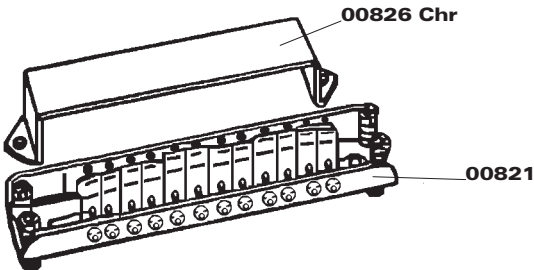

# Bridge Assembly

00811 Bridge Assembly 6-string, Complete  
00826 Bridge Cover Chrome

S17.pcx

00821 Bridge Assembly, 12-string, Complete  
00826 Bridge Cover Chrome

S38.pcx

00813 Channel Bridge 6 String Chrome  
00822 Channel Bridge 12 String Chrome  
00814 Bridge Saddles - 6 Saddle Bridge  
00824 Bridge Saddles - 12 Saddle Bridge  
00826 Bridge Cover Chrome  
00829 Base Bridge Chrome  
05201 Mounting Screw  
05302 Bridge Height Adjustment Screw  
05303 Bridge Intonation Screw - 6 Saddle Bridge  
05305 Bridge Intonation Screw - 12 Saddle Bridge  
06113 Bridge Intonation Spring  
06114 Bridge Height Adjustment Spring