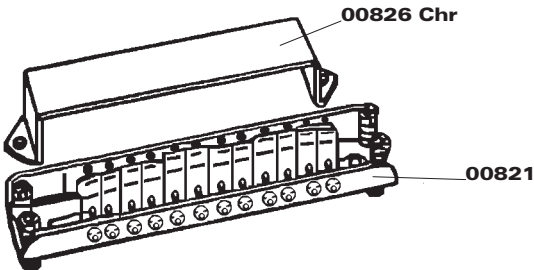

# Bridge Assembly

00811 Bridge Assembly 6-string, Complete  
 00826 Bridge Cover Chrome

S17.pcx

00821 Bridge Assembly, 12-string, Complete  
 00826 Bridge Cover Chrome

S38.pcx

00813 Channel Bridge 6 String Chrome  
 00822 Channel Bridge 12 String Chrome  
 00814 Bridge Saddles - 6 Saddle Bridge  
 00824 Bridge Saddles - 12 Saddle Bridge  
 00826 Bridge Cover Chrome  
 00829 Base Bridge Chrome  
 05201 Mounting Screw  
 05302 Bridge Height Adjustment Screw  
 05303 Bridge Intonation Screw - 6 Saddle Bridge  
 05305 Bridge Intonation Screw - 12 Saddle Bridge  
 06113 Bridge Intonation Spring  
 06114 Bridge Height Adjustment Spring