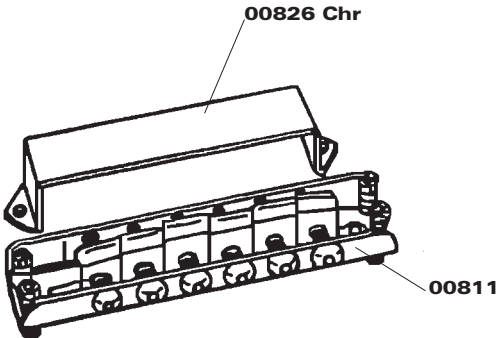

# Bridge Assembly

00811 Bridge Assembly 6-string, Complete  
 00826 Bridge Cover Chrome

S17.pcx

00821 Bridge Assembly, 12-string, Complete  
 00826 Bridge Cover Chrome

S38.pcx

00813 Channel Bridge 6 String Chrome  
 00822 Channel Bridge 12 String Chrome  
 00814 Bridge Saddles - 6 Saddle Bridge  
 00824 Bridge Saddles - 12 Saddle Bridge  
 00826 Bridge Cover Chrome  
 00829 Base Bridge Chrome  
 05201 Mounting Screw  
 05302 Bridge Height Adjustment Screw  
 05303 Bridge Intonation Screw - 6 Saddle Bridge  
 05305 Bridge Intonation Screw - 12 Saddle Bridge  
 06113 Bridge Intonation Spring  
 06114 Bridge Height Adjustment Spring