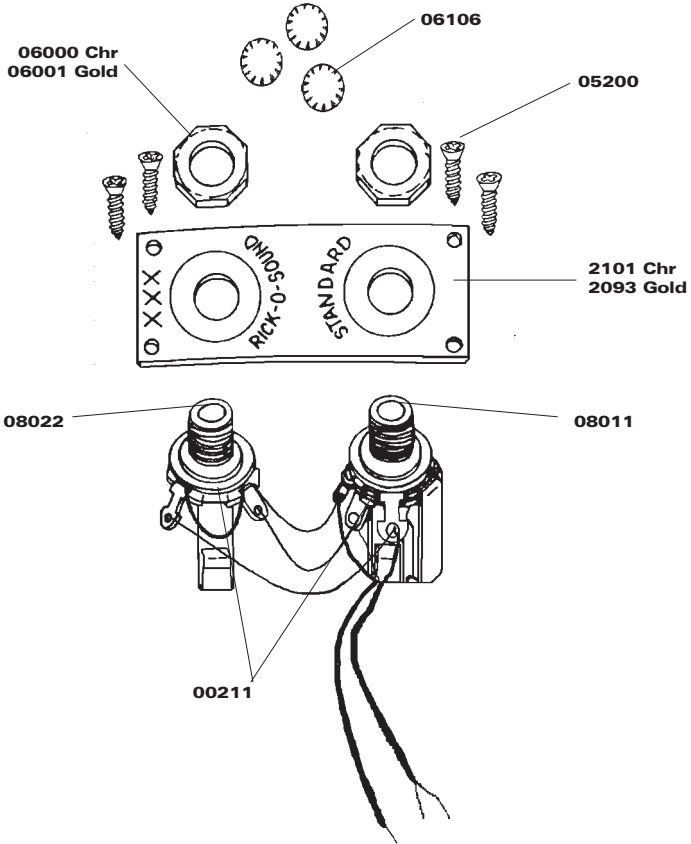

Single Jack Assembly

- 00210 Single Jack Harness Assembly, Mono
- 02097 Single Jack Plate Chrome
- 02098 Single Jack Plate Gold
- 05200 Screw
- 06000 Nut Hex Chrome
- 06001 Nut Hex Gold
- 06106 Internal Lock Washer
- 08002 Connector Jack, Mono

Double Jack Assembly

- 00211 Double Jack Harness Assembly, Stereo
- 02101 Double Jack Plate Chrome
- 02093 Double Jack Plate Gold
- 05200 Screw
- 06000 Nut Hex Chrome
- 06001 Nut Hex Gold
- 06106 Internal Lock Washer
- 08011 Connector Jack, Mono
- 08022 Connector Jack, Stereo