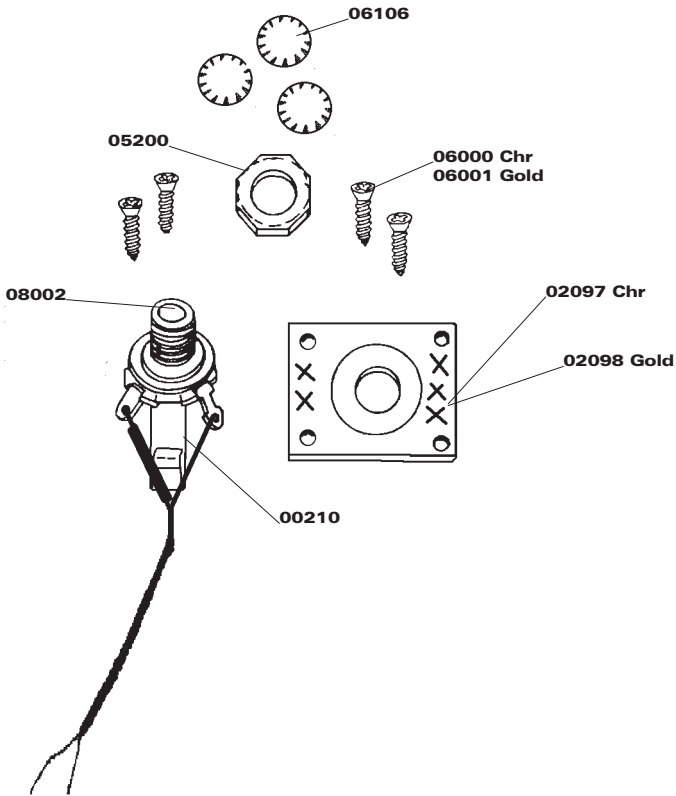

Single Jack Assembly

- 00210 Single Jack Harness Assembly, Mono
- 02097 Single Jack Plate Chrome
- 02098 Single Jack Plate Gold
- 05200 Screw
- 06000 Nut Hex Chrome
- 06001 Nut Hex Gold
- 06106 Internal Lock Washer
- 08002 Connector Jack, Mono

Double Jack Assembly

- 00211 Double Jack Harness Assembly, Stereo
- 02101 Double Jack Plate Chrome
- 02093 Double Jack Plate Gold
- 05200 Screw
- 06000 Nut Hex Chrome
- 06001 Nut Hex Gold
- 06106 Internal Lock Washer
- 08011 Connector Jack, Mono
- 08022 Connector Jack, Stereo