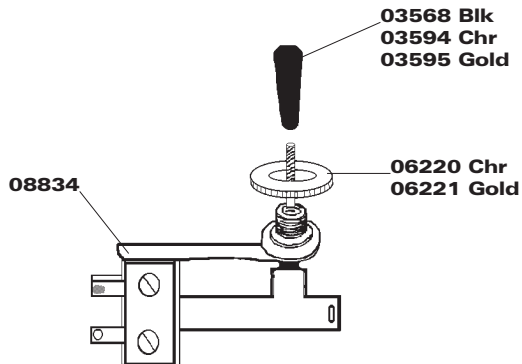

Knob Sets, Guitar/Bass

- 03557 Knob, Knurled, Chrome
- 03558 Knob, Knurled, Gold
- 03560 Knob, Bass Volume, Std. Guitar/Bass, Black
- 03561 Knob, Bass Tone, Std. Guitar/Bass, Black
- 03562 Knob, Treble Volume, Std. Guitar/Bass, Black
- 03563 Knob, Treble Tone, Std. Guitar/Bass, Black
- 03564 Knob, Small 5th, Std. Guitar, Black
- 03565 Knob, Vintage, Brown with Gold Inlay
- 03566 Knob, Vintage, Plain Black
- 03567 Knob, Vintage, Small, Black
- 03569 Knob Set of 5, Std. Guitar, Black
- 03570 Knob Set of 4, Std. Bass, Black
- 03571 Knob Set, Vintage, Plain Black
- 03572 Knob Set of 4, Vintage, Brown with Gold Inlay

Pickup Selector Switch

- 03568 Knob Toggle Bat Black
- 03594 Knob Toggle Bat Chrome
- 03595 Knob Toggle Bat Gold
- 06220 Nut Knurled Toggle Switch Chrome
- 06221 Nut Knurled Toggle Switch Gold
- 08834 Switch Toggle