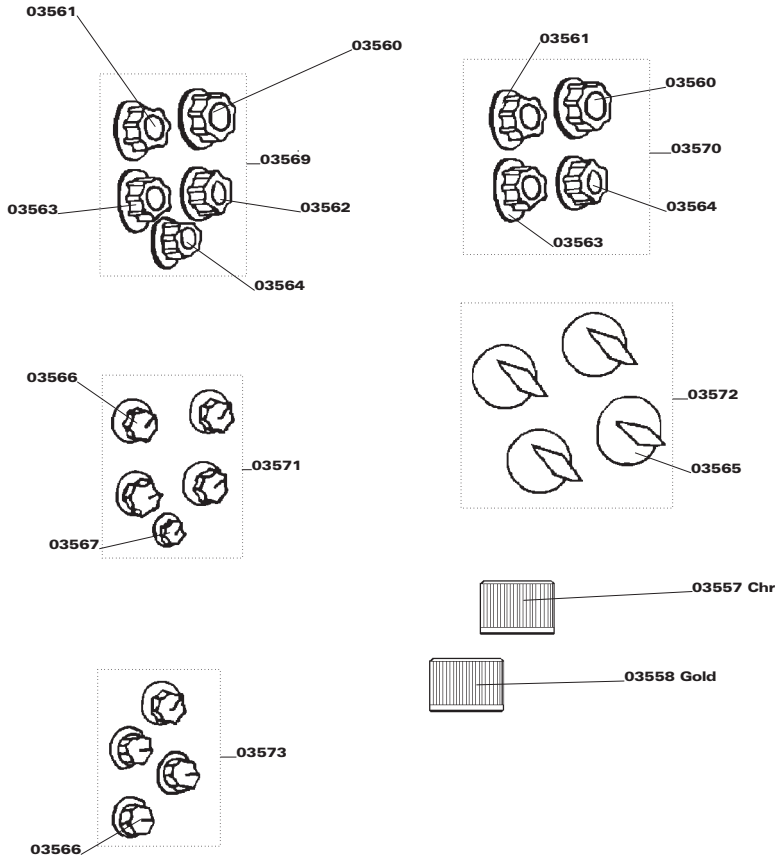

## Knob Sets, Guitar/Bass

- 03557 Knob, Knurled, Chrome
- 03558 Knob, Knurled, Gold
- 03560 Knob, Bass Volume, Std. Guitar/Bass, Black
- 03561 Knob, Bass Tone, Std. Guitar/Bass, Black
- 03562 Knob, Treble Volume, Std. Guitar/Bass, Black
- 03563 Knob, Treble Tone, Std. Guitar/Bass, Black
- 03564 Knob, Small 5th, Std. Guitar, Black
- 03565 Knob, Vintage, Brown with Gold Inlay
- 03566 Knob, Vintage, Plain Black
- 03567 Knob, Vintage, Small, Black
- 03569 Knob Set of 5, Std. Guitar, Black
- 03570 Knob Set of 4, Std. Bass, Black
- 03571 Knob Set, Vintage, Plain Black
- 03572 Knob Set of 4, Vintage, Brown with Gold Inlay

## Pickup Selector Switch

- 03568 Knob Toggle Bat Black
- 03594 Knob Toggle Bat Chrome
- 03595 Knob Toggle Bat Gold
- 06220 Nut Knurled Toggle Switch Chrome
- 06221 Nut Knurled Toggle Switch Gold
- 08834 Switch Toggle