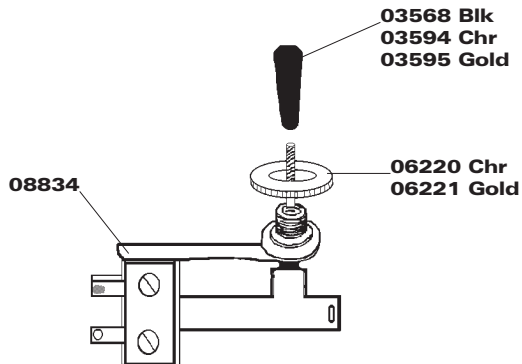

## Knob Sets, Guitar/Bass

- 03557 Knob, Knurled, Chrome
- 03558 Knob, Knurled, Gold
- 03560 Knob, Bass Volume, Std. Guitar/Bass, Black
- 03561 Knob, Bass Tone, Std. Guitar/Bass, Black
- 03562 Knob, Treble Volume, Std. Guitar/Bass, Black
- 03563 Knob, Treble Tone, Std. Guitar/Bass, Black
- 03564 Knob, Small 5th, Std. Guitar, Black
- 03565 Knob, Vintage, Brown with Gold Inlay
- 03566 Knob, Vintage, Plain Black
- 03567 Knob, Vintage, Small, Black
- 03569 Knob Set of 5, Std. Guitar, Black
- 03570 Knob Set of 4, Std. Bass, Black
- 03571 Knob Set, Vintage, Plain Black
- 03572 Knob Set of 4, Vintage, Brown with Gold Inlay

## Pickup Selector Switch

- 03568 Knob Toggle Bat Black
- 03594 Knob Toggle Bat Chrome
- 03595 Knob Toggle Bat Gold
- 06220 Nut Knurled Toggle Switch Chrome
- 06221 Nut Knurled Toggle Switch Gold
- 08834 Switch Toggle