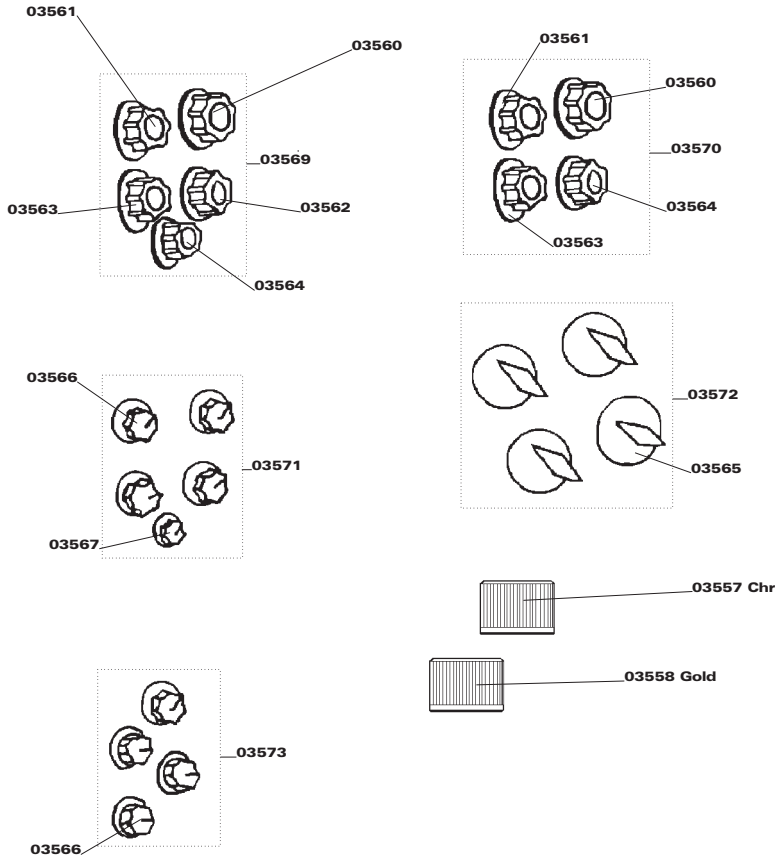

Knob Sets, Guitar/Bass

- 03557 Knob, Knurled, Chrome
- 03558 Knob, Knurled, Gold
- 03560 Knob, Bass Volume, Std. Guitar/Bass, Black
- 03561 Knob, Bass Tone, Std. Guitar/Bass, Black
- 03562 Knob, Treble Volume, Std. Guitar/Bass, Black
- 03563 Knob, Treble Tone, Std. Guitar/Bass, Black
- 03564 Knob, Small 5th, Std. Guitar, Black
- 03565 Knob, Vintage, Brown with Gold Inlay
- 03566 Knob, Vintage, Plain Black
- 03567 Knob, Vintage, Small, Black
- 03569 Knob Set of 5, Std. Guitar, Black
- 03570 Knob Set of 4, Std. Bass, Black
- 03571 Knob Set, Vintage, Plain Black
- 03572 Knob Set of 4, Vintage, Brown with Gold Inlay

Pickup Selector Switch

- 03568 Knob Toggle Bat Black
- 03594 Knob Toggle Bat Chrome
- 03595 Knob Toggle Bat Gold
- 06220 Nut Knurled Toggle Switch Chrome
- 06221 Nut Knurled Toggle Switch Gold
- 08834 Switch Toggle