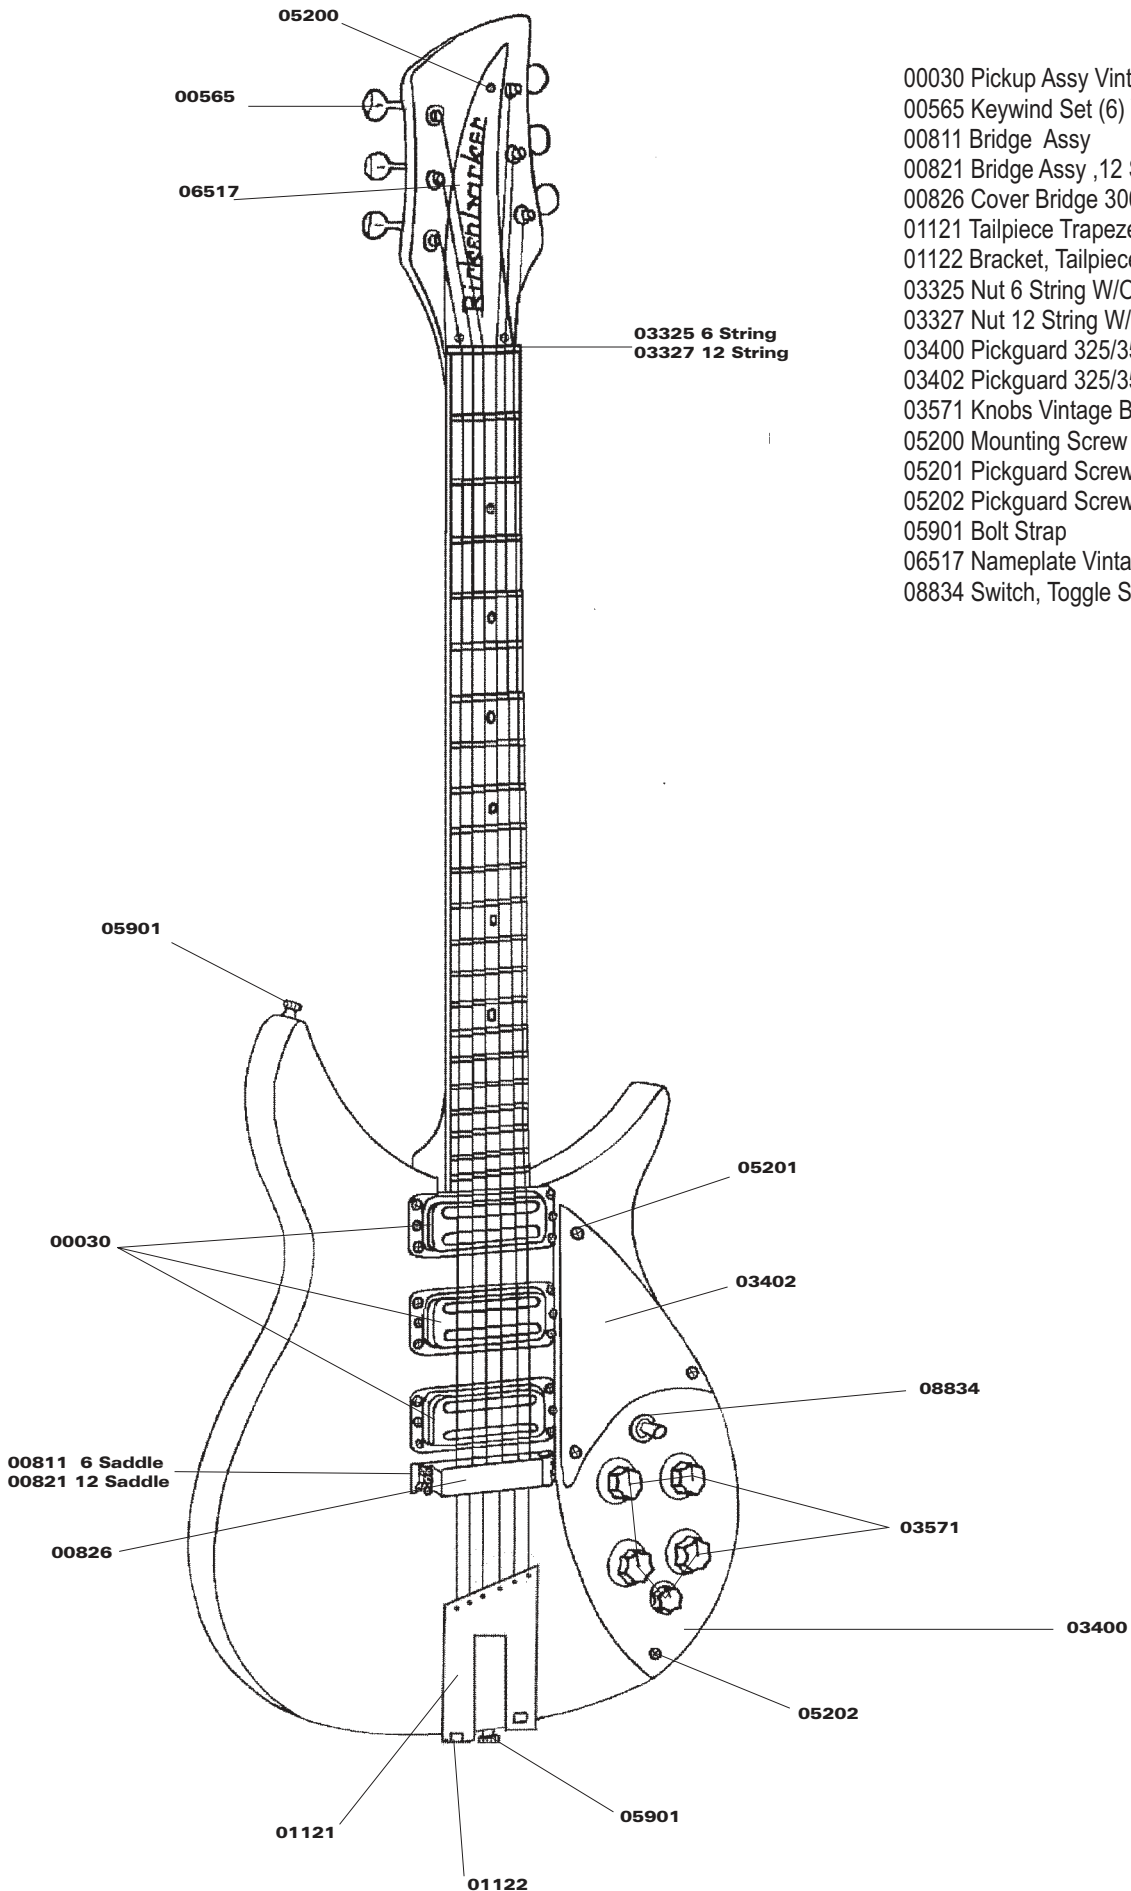

Model 350V63, 350V36/12 Guitar

- 00030 Pickup Assy Vintage 300/600
- 00565 Keywind Set (6) Vintage RIC Deluxe
- 00811 Bridge Assy
- 00821 Bridge Assy ,12 Saddle(Available Separately)
- 00826 Cover Bridge 300 Series CHR
- 01121 Tailpiece Trapeze CHR
- 01122 Bracket, Tailpiece CHR
- 03325 Nut 6 String W/O Binding
- 03327 Nut 12 String W/O Binding
- 03400 Pickguard 325/350 Lwr
- 03402 Pickguard 325/350 Upper
- 03571 Knobs Vintage Black Set of 5
- 05200 Mounting Screw Nameplate
- 05201 Pickguard Screw, Upper
- 05202 Pickguard Screw, Lwr
- 05901 Bolt Strap
- 06517 Nameplate Vintage White
- 08834 Switch, Toggle Standard