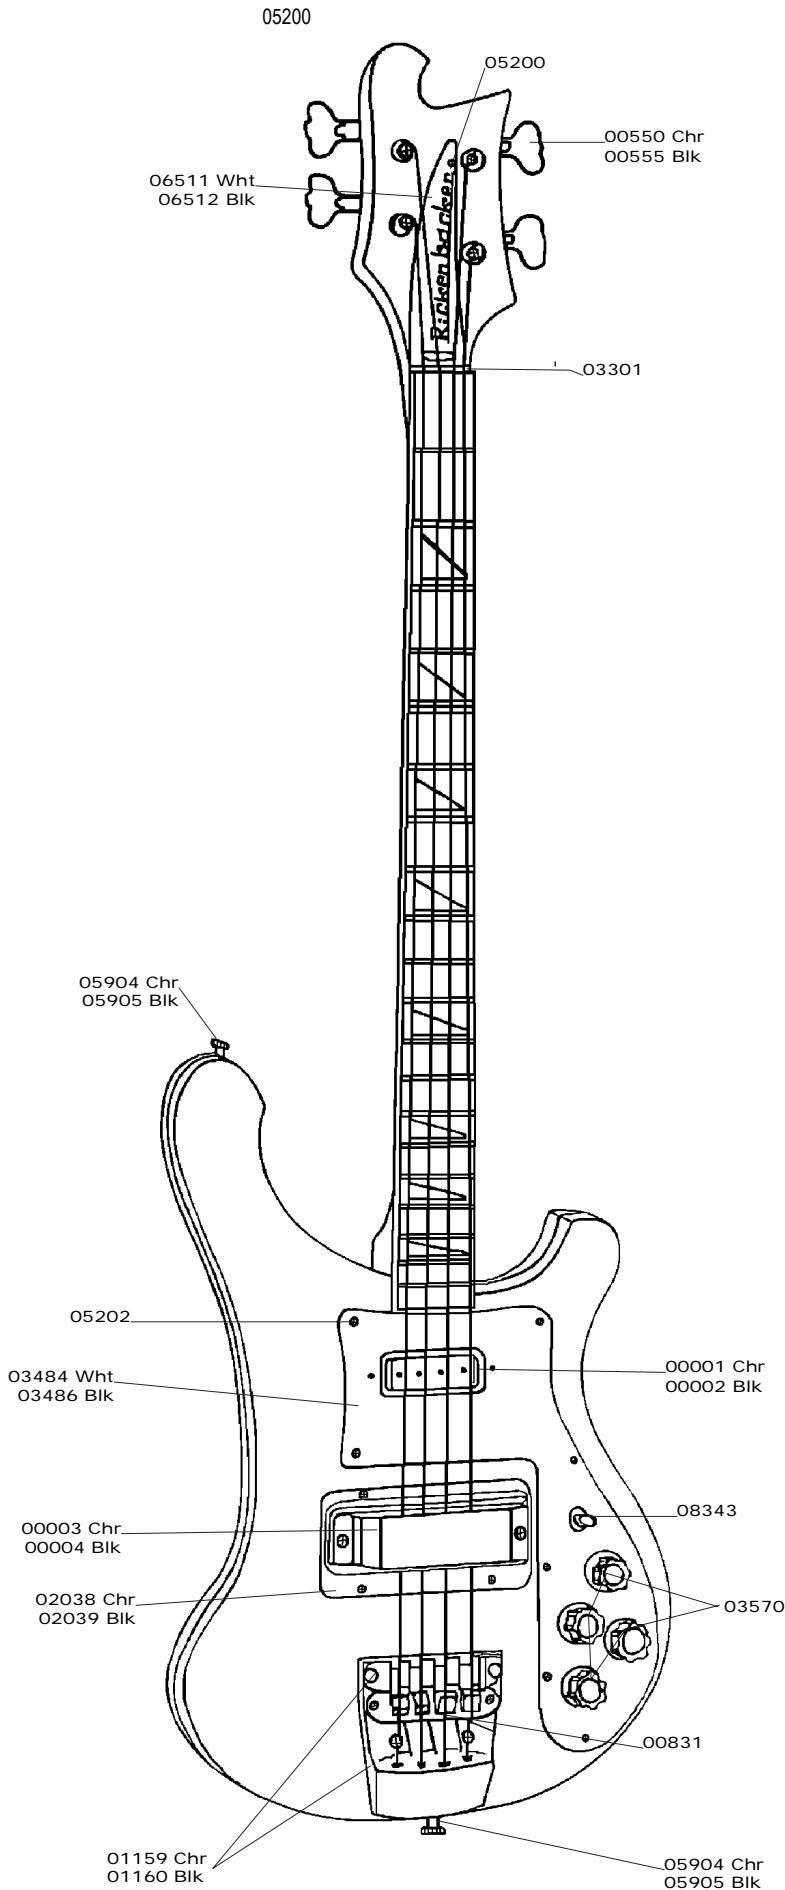

# Model 4003 Bass

- 00001 Pickup Assembly, Bass, (Chrome)
- 00002 Pickup Assembly, Bass, (Black)
- 00003 Pickup Assembly, Treble, (Chrome)
- 00004 Pickup Assembly, Treble, (Black)
- 00550 Keywind Set of 4 (Chrome)
- 00555 Keywind Set of 4 (Black)
- 00831 Bridge Assembly
- 01159 Tailpiece+Damper Assembly (Chrome)
- 01160 Tailpiece+Damper Assembly (Black)
- 02038 Mounting Plate, Pickup Magnet (Chrome)
- 02039 Mounting Plate, Pickup Magnet (Black)
- 03301 Nut, Bakelite, (Black)
- 03484 Pickguard (White)
- 03486 Pickguard (Black)
- 03570 Standard Knob Set of 4
- 05200 Mounting Screws, Nameplate, Keywind Mounting
- 05202 Mounting Screws, Pickguard
- 05904 Strap Lock (Chrome)
- 05905 Strap Lock (Black)
- 06511 Nameplate (White with Black Letters)
- 06512 Nameplate (Black with White Letters)
- 08834 Switch, Toggle Standard
- 05112 Screw P/U Height Adjustment
- 06518 Nameplate Left Hand