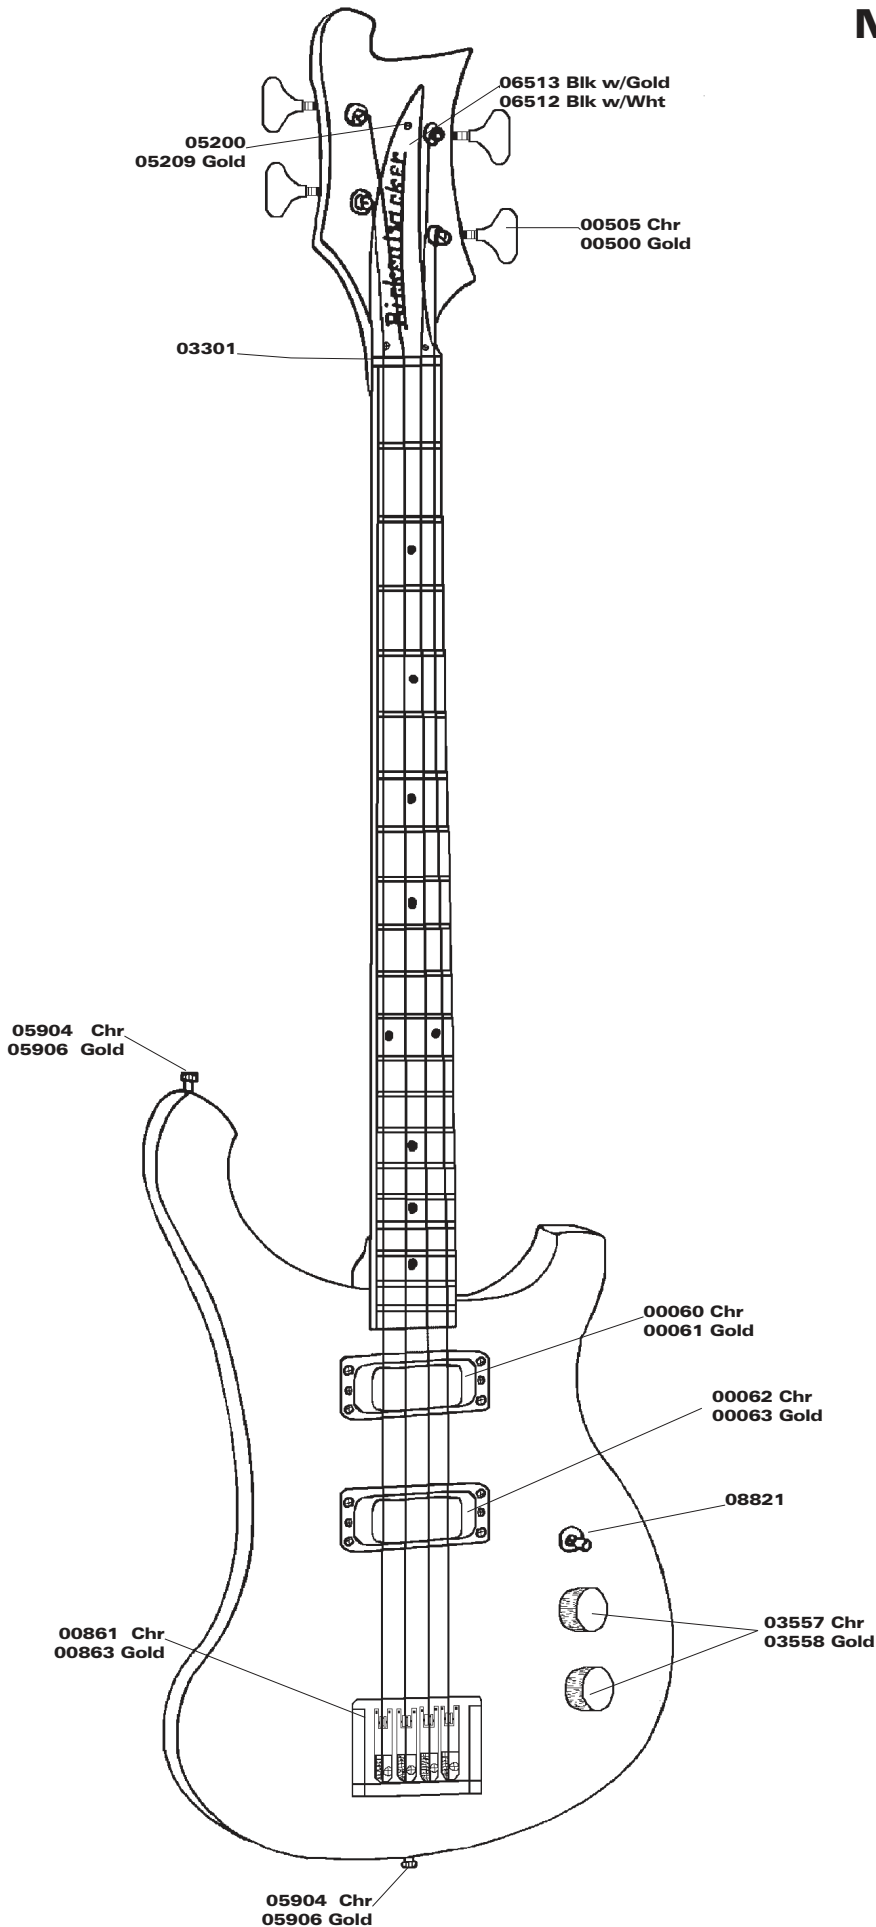

# Model 4004L/4004C Bass

- 00060 Pickup Assembly, Humbucking, (Chrome)
- 00061 Pickup Assembly, Humbucking, (Gold)
- 00062 Pickup Assembly, Humbucking, (Chrome) Treble
- 00063 Pickup Assembly, Humbucking, (Gold) Treble
- 00500 Keywind Set of 4, (Gold)
- 00505 Keywind Set of 4, (Chrome)
- 00861 Bridge Assembly, (Chrome)
- 00863 Bridge Assembly, (Gold)
- 03301 Nut, Bakelite, (Black)
- 03557 Knob, (Chrome)
- 03558 Knob, (Gold)
- 05200 Mounting Screw, Nameplate
- 05209 Mounting Screw, Nameplate (Gold)
- 05904 Strap Lock, (Chrome)
- 05906 Strap Lock, (Gold)
- 06512 Nameplate, (Black with White Letters)
- 06513 Nameplate, (Black with Gold Letters)
- 08821 Switch, Toggle