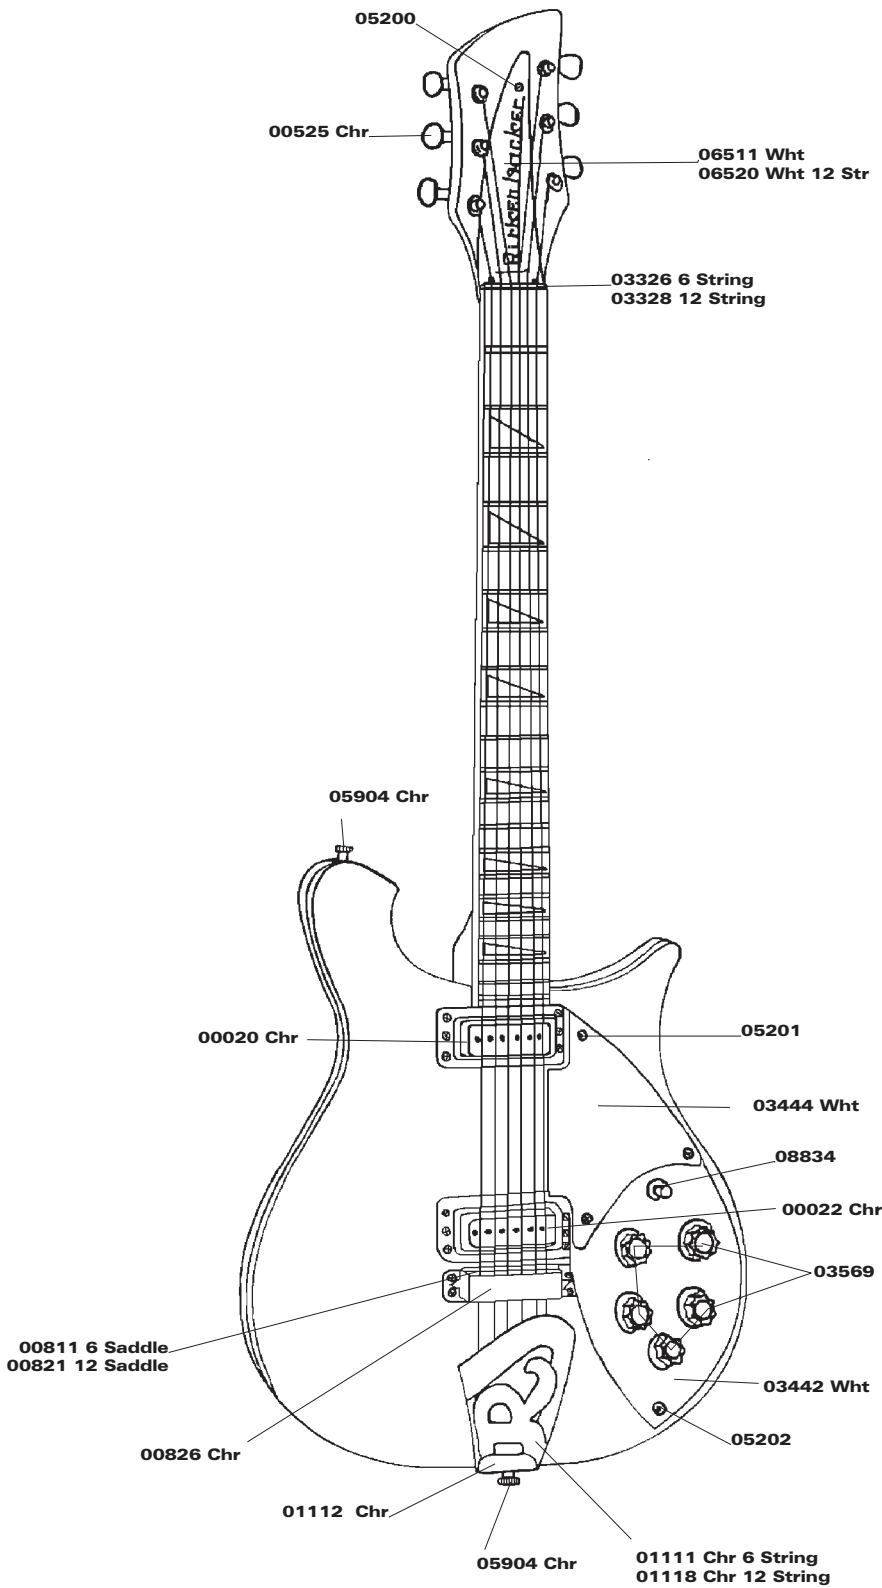

Model 620, 620/12 Guitar

- 00020 Pickup Assembly, Bass, (Chrome)
- 00022 Pickup Assembly, Treble, (Chrome)
- 00525 Keywind Set of 6 (Chrome)
- 00811 Bridge Assy 6 Saddle
- 00821 Bridge Assy 12 Saddle(Available Separately)
- 00826 Bridge Cover (Chrome)
- 01111 R-Tailpiece (Chrome)
- 01112 Tailpiece Bracket (Chrome)
- 01118 Tailpiece 12 String (Chrome)
- 03326 Nut, 6 String
- 03328 Nut, 12 String
- 03442 Pickguard, Lower, (White)
- 03444 Pickguard, Upper, (White)
- 03569 Standard Knob Set of 5
- 05200 Mounting Screws, Nameplate
- 05201 Mounting Screws, Upper Pickguard, Long
- 05202 Mounting Screw, Lower Pickguard, Short
- 05904 Strap Lock (Chrome)
- 06511 Nameplate (White with Black Letters)
- 08834 Switch, Toggle Standard