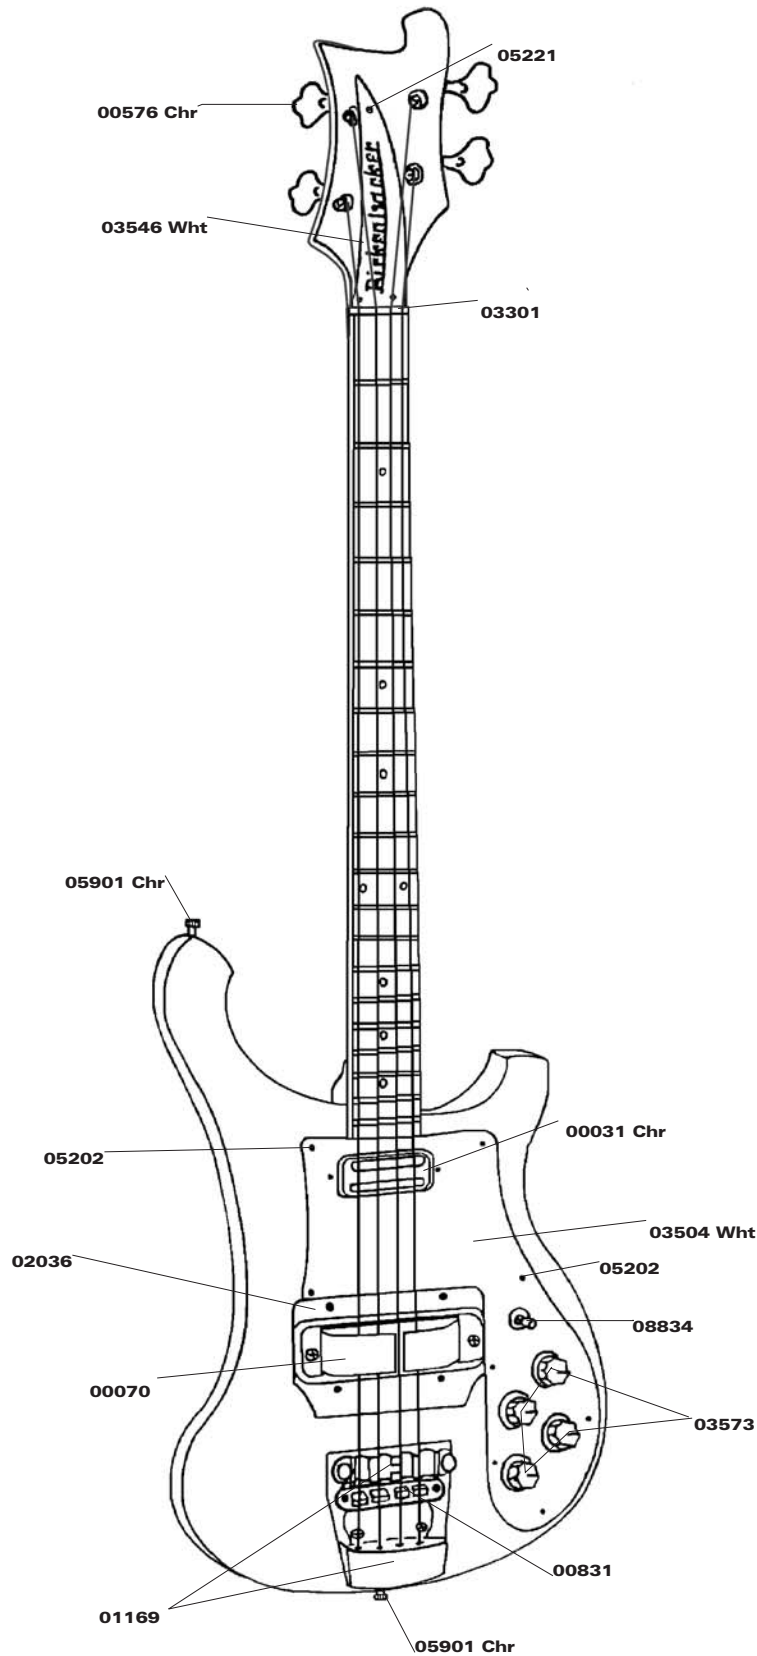

Model 4001C64

- 00070 Pickup Assy 4001C64 Treble, (Chrome)
- 00031 Pickup Assembly, Vintage, Bass, (Chrome)
- 00576 Keywind Set(4) Bass C Series, (Chrome)
- 00831 Bridge Assembly
- 01169 Tailpiece 4001C64 Chr, (Chrome)
- 02047 Mounting Plate, Pickup Magnet, (Chrome)
- 03301 Nut3/16 Bass Bakelite ,(Black)
- 03504 Pickguard 4001C64 (Wht)
- 03573 Knob Set, Vintage, Set of 4
- 05221 Mounting Screws, Nameplate
- 05202 Mounting Screws, Pickguard
- 05901 Strap Bolt (Chrome)
- 06546 Nameplate, 4001C64, (White with Black Letters)
- 08834 Switch, Toggle Standard
- 05149 Screw P/U Height Adjustment