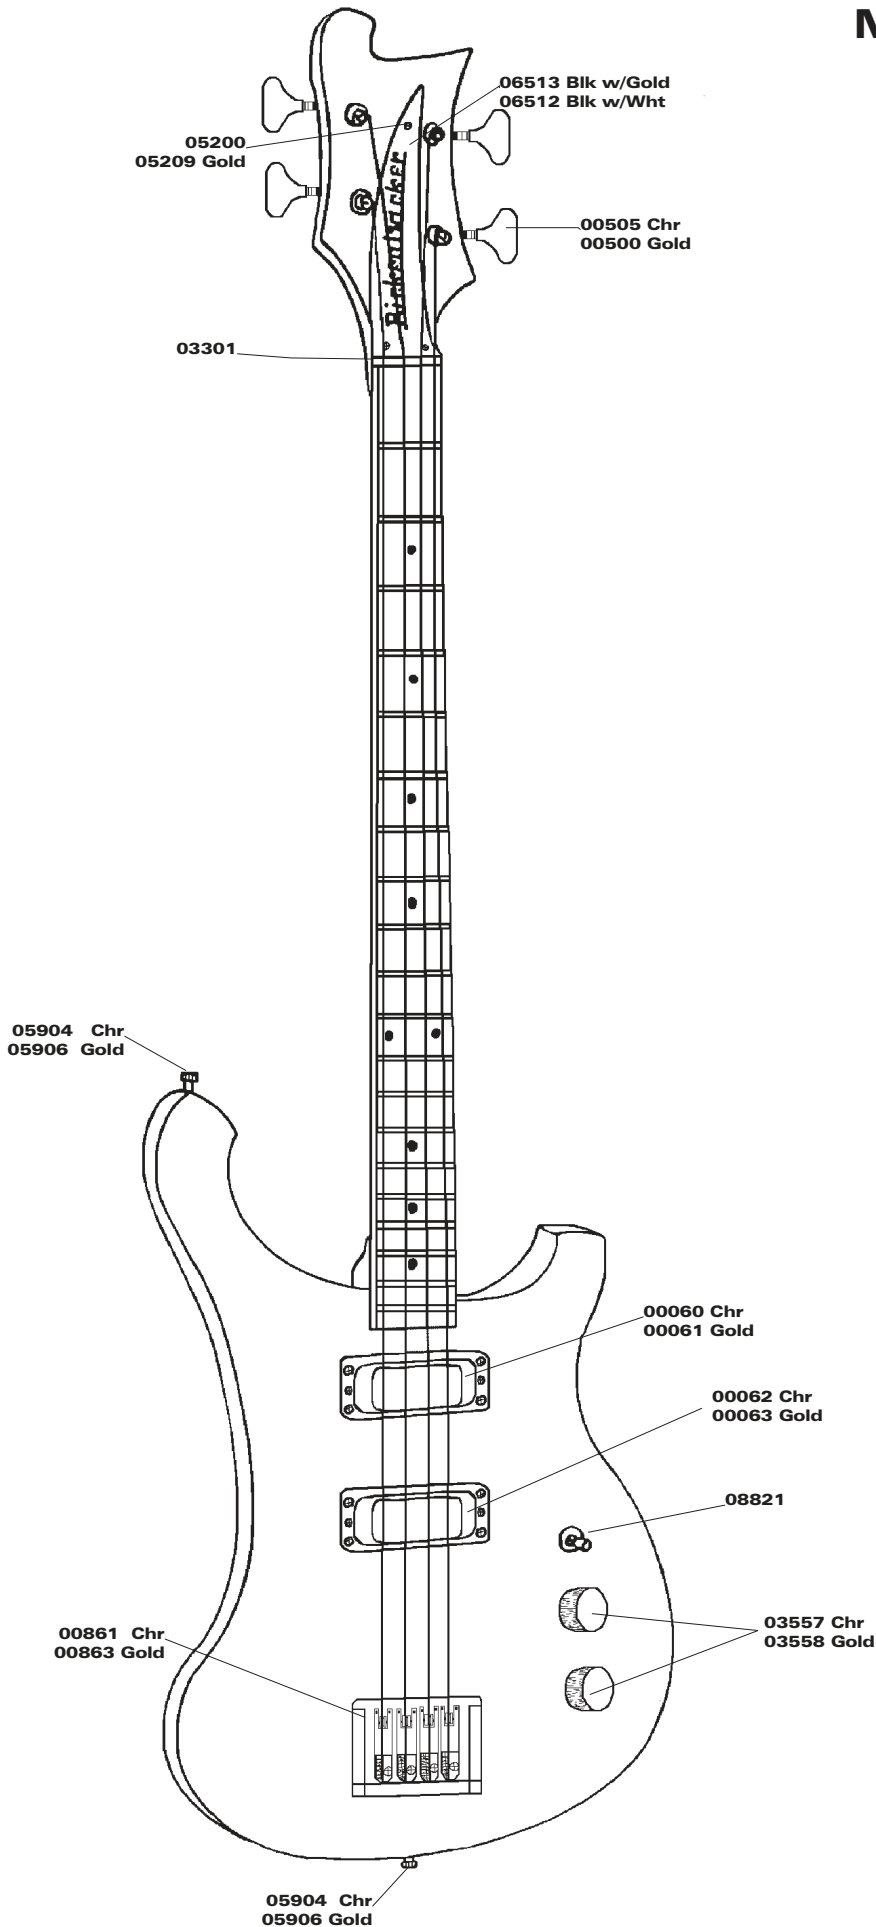

Model 4004L/4004C Bass

- 00060 Pickup Assembly, Humbucking, (Chrome)
- 00061 Pickup Assembly, Humbucking, (Gold)
- 00062 Pickup Assembly, Humbucking, (Chrome) Treble
- 00063 Pickup Assembly, Humbucking, (Gold) Treble
- 00500 Keywind Set of 4, (Gold)
- 00505 Keywind Set of 4, (Chrome)
- 00861 Bridge Assembly, (Chrome)
- 00863 Bridge Assembly, (Gold)
- 03301 Nut, Bakelite, (Black)
- 03557 Knob, (Chrome)
- 03558 Knob, (Gold)
- 05200 Mounting Screw, Nameplate
- 05209 Mounting Screw, Nameplate (Gold)
- 05904 Strap Lock, (Chrome)
- 05906 Strap Lock, (Gold)
- 06512 Nameplate, (Black with White Letters)
- 06513 Nameplate, (Black with Gold Letters)
- 08821 Switch, Toggle