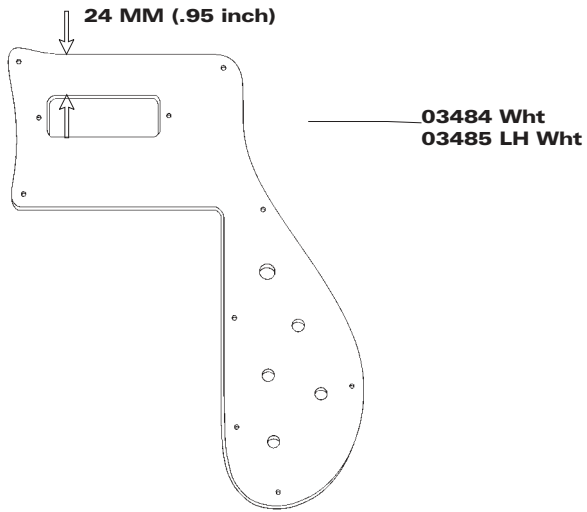

Bass Pickguards

- 03484 Pickguard, 4003 & 4001 from serial OE2645, Righthand, (White)
- 03485 Pickguard, 4003 & 4001 from serial OE2645, Lefthand (White)
- 03488 Pickguard, 4001V63 & 4001 before serial OE2645, Righthand (White)
- 03489 Pickguard, 4001V63 & 4001 before serial OE2645, Lefthand (White)
- 03490 Pickguard, 4001CS Chris Squire Signature, Righthand (White)
- 03491 Pickguard, 4001CS, Chris Squire Signature, Lefthand (White)
- 03504 Pickguard, 4001C64
- 03505 Pickguard, 4001C64 LH

Due to manufacturing changes on early basses, mounting hole location may vary, in which case new holes may be required on instrument.