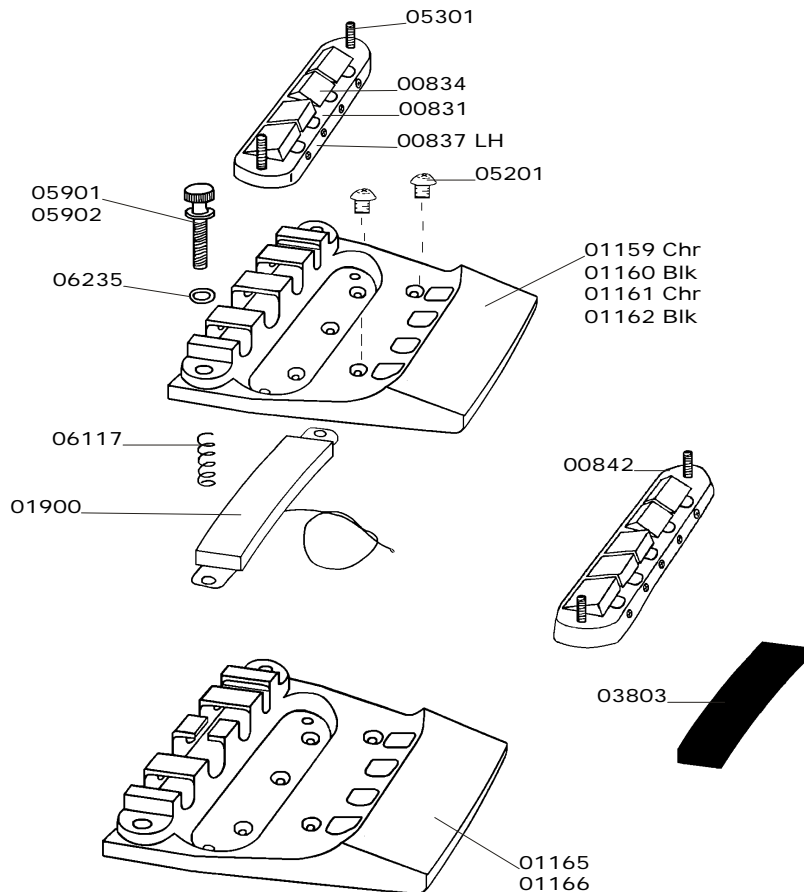

Bass Bridge/Tailpiece

- 00831 Bridge Assembly 4003,4003S/8, 4001V63
- 00834 Bridge Saddle 4003,4003S/8,4003S/5,4001V63
- 00837 Bridge Assembly 4003,4003S/8,4001V63 Left Hand
- 00842 Bridge Assembly 4003S/5
- 01159 Tailpiece+Damper 4003 Chrome
- 01160 Tailpiece+Damper 4003 Black
- 01161 Tailpiece 4003 Chrome
- 01162 Tailpiece 4003 Black
- 01165 Tailpiece 4001V63 Chrome
- 01166 Tailpiece+Damper 4001V63 Chrome
- 01171 Tailpiece+Damper 4003S/8 Chrome
- 01172 Tailpiece+Damper 4003S/8 Black
- 01181 Tailpiece+Damper 4003S/5 Chrome
- 01182 Tailpiece+Damper 4003S/5 Black
- 01183 Tailpiece 4003S/5 Chrome
- 01184 Tailpiece 4003S/5 Black
- 01187 Tailpiece 4003S/8 Chrome
- 01188 Tailpiece 4003S/8 Black
- 01900 Damper Bar
- 03803 Bass Mute Foam Pad Only
- 05201 Screw
- 05301 Bridge Height Adjust Screw
- 05148 Bridge Intonation Screw
- 05901 Strap Bolt Chrome
- 05902 Strap Bolt Black
- 06117 Damper Spring
- 06113 Intonation Spring
- 05148 Intonation Screw

- 01181 Chr
- 01182 Blk
- 01183 Chr
- 01184 Blk

- 01171 Chr 8 Str
- 01172 Blk 8 Str
- 01187 Chr 8 Str
- 01188 Blk 8 Str