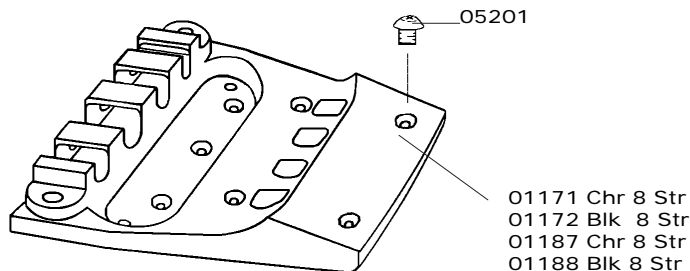

Bass Bridge/Tailpiece

- 00831 Bridge Assembly 4003,4003S/8, 4001V63
- 00834 Bridge Saddle 4003,4003S/8,4003S/5,4001V63
- 00837 Bridge Assembly 4003,4003S/8,4001V63 Left Hand
- 00842 Bridge Assembly 4003S/5
- 01159 Tailpiece+Damper 4003 Chrome
- 01160 Tailpiece+Damper 4003 Black
- 01161 Tailpiece 4003 Chrome
- 01162 Tailpiece 4003 Black
- 01165 Tailpiece 4001V63 Chrome
- 01166 Tailpiece+Damper 4001V63 Chrome
- 01171 Tailpiece+Damper 4003S/8 Chrome
- 01172 Tailpiece+Damper 4003S/8 Black
- 01181 Tailpiece+Damper 4003S/5 Chrome
- 01182 Tailpiece+Damper 4003S/5 Black
- 01183 Tailpiece 4003S/5 Chrome
- 01184 Tailpiece 4003S/5 Black
- 01187 Tailpiece 4003S/8 Chrome
- 01188 Tailpiece 4003S/8 Black
- 01900 Damper Bar
- 03803 Bass Mute Foam Pad Only
- 05201 Screw
- 05301 Bridge Height Adjust Screw
- 05148 Bridge Intonation Screw
- 05901 Strap Bolt Chrome
- 05902 Strap Bolt Black
- 06117 Damper Spring
- 06113 Intonation Spring
- 05148 Intonation Screw

- 01181 Chr
- 01182 Blk
- 01183 Chr
- 01184 Blk

- 01171 Chr 8 Str
- 01172 Blk 8 Str
- 01187 Chr 8 Str
- 01188 Blk 8 Str