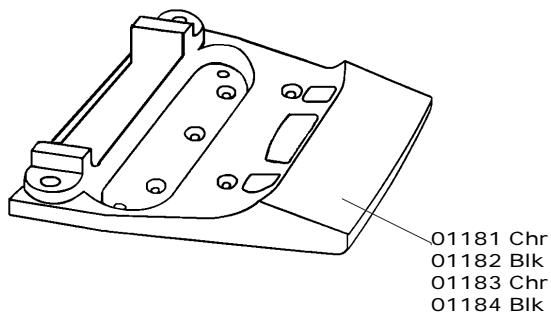

Bass Bridge/Tailpiece

- 00831 Bridge Assembly 4003,4003S/8, 4001V63
- 00834 Bridge Saddle 4003,4003S/8,4003S/5,4001V63
- 00837 Bridge Assembly 4003,4003S/8,4001V63 Left Hand
- 00842 Bridge Assembly 4003S/5
- 01159 Tailpiece+Damper 4003 Chrome
- 01160 Tailpiece+Damper 4003 Black
- 01161 Tailpiece 4003 Chrome
- 01162 Tailpiece 4003 Black
- 01165 Tailpiece 4001V63 Chrome
- 01166 Tailpiece+Damper 4001V63 Chrome
- 01171 Tailpiece+Damper 4003S/8 Chrome
- 01172 Tailpiece+Damper 4003S/8 Black
- 01181 Tailpiece+Damper 4003S/5 Chrome
- 01182 Tailpiece+Damper 4003S/5 Black
- 01183 Tailpiece 4003S/5 Chrome
- 01184 Tailpiece 4003S/5 Black
- 01187 Tailpiece 4003S/8 Chrome
- 01188 Tailpiece 4003S/8 Black
- 01900 Damper Bar
- 03803 Bass Mute Foam Pad Only
- 05201 Screw
- 05301 Bridge Height Adjust Screw
- 05148 Bridge Intonation Screw
- 05901 Strap Bolt Chrome
- 05902 Strap Bolt Black
- 06117 Damper Spring
- 06113 Intonation Spring
- 05148 Intonation Screw

- 01181 Chr
- 01182 Blk
- 01183 Chr
- 01184 Blk

- 01171 Chr 8 Str
- 01172 Blk 8 Str
- 01187 Chr 8 Str
- 01188 Blk 8 Str