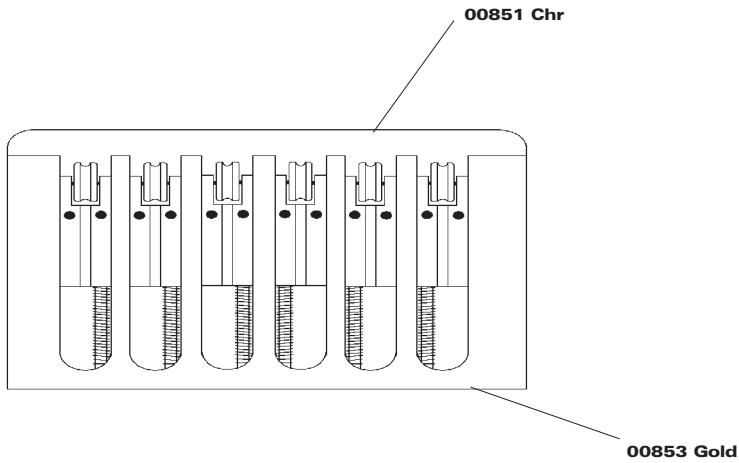

Guitar Tailpiece Assembly

01111 R-Tailpiece (Chrome)
01112 R-Tailpiece Bracket (Chrome)
01118 R-Tailpiece 12 String (Chrome)
05204 Screw

01121 Trapeze Tailpiece (Chrome)
01122 Trapeze Bracket (Chrome)
05223 Screw

00851 Bridge Assembly 650A, 650D, 220,
260 Chrome
00853 Bridge Assembly 650F, 650S, 260 Gold

00861 Bridge Assembly 2020, 2030 Chrome
00863 Bridge Assembly 2050, 4004C Gold