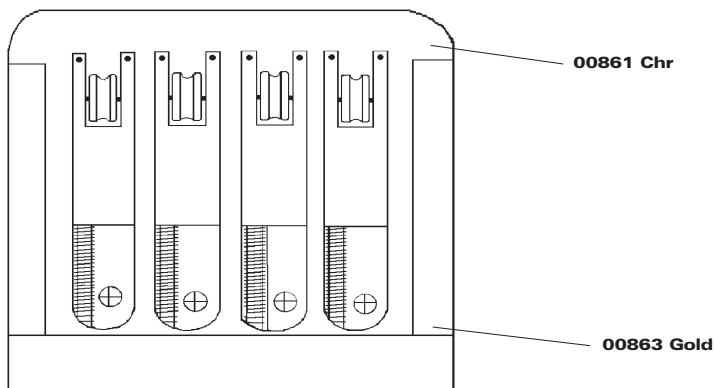

Guitar Tailpiece Assembly

01111 R-Tailpiece (Chrome)
01112 R-Tailpiece Bracket (Chrome)
01118 R-Tailpiece 12 String (Chrome)
05204 Screw

01121 Trapeze Tailpiece (Chrome)
01122 Trapeze Bracket (Chrome)
05223 Screw

00851 Bridge Assembly 650A, 650D, 220,
260 Chrome
00853 Bridge Assembly 650F, 650S, 260 Gold

00861 Bridge Assembly 2020, 2030 Chrome
00863 Bridge Assembly 2050, 4004C Gold