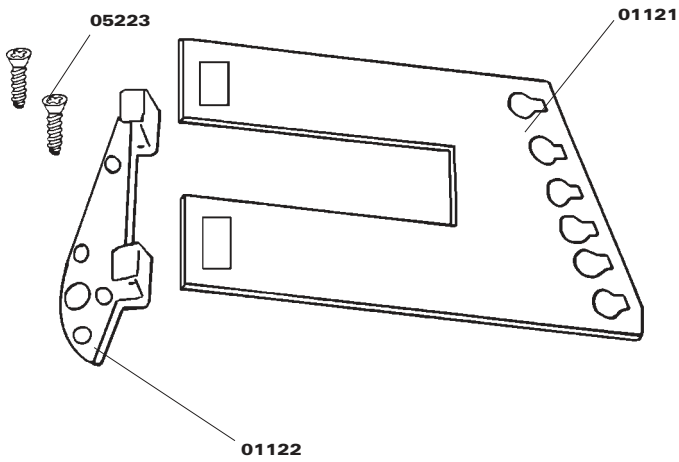

Guitar Tailpiece Assembly

01111 R-Tailpiece (Chrome)
01112 R-Tailpiece Bracket (Chrome)
01118 R-Tailpiece 12 String (Chrome)
05204 Screw

01121 Trapeze Tailpiece (Chrome)
01122 Trapeze Bracket (Chrome)
05223 Screw