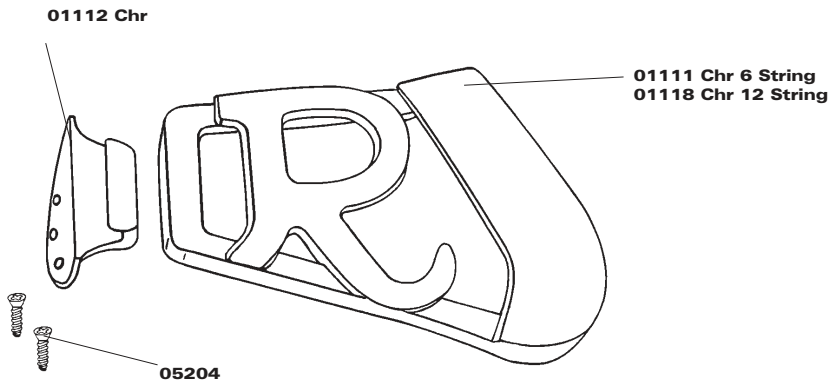

Guitar Tailpiece Assembly

01111 R-Tailpiece (Chrome)
01112 R-Tailpiece Bracket (Chrome)
01118 R-Tailpiece 12 String (Chrome)
05204 Screw

01121 Trapeze Tailpiece (Chrome)
01122 Trapeze Bracket (Chrome)
05223 Screw