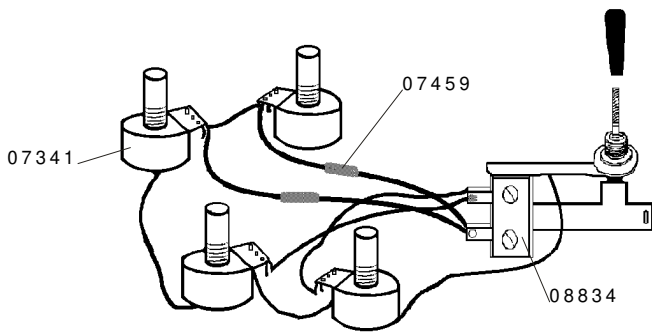

# Wiring Harness

- 00200 4-Control Harness Bass
- 00201 4-Control, Lefthand Harness Bass
- 07349 Pot Universal
- 07459 Capacitor .047mfd
- 08834 Switch Toggle

- 00202 5-Control Harness Guitar
- 00203 5-Control Lefthand Harness, Guitar
- 07349 Pot Universal
- 07459 Capacitor .047mfd
- 08834 Switch Toggle

- 00205 4-Control Harness 650 Guitar
- 00206 4-Control Harness 650 Guitar Lefthand
- 07349 Pot Universal
- 07459 Capacitor .047mfd
- 08834 Switch Toggle

- 00207 2-Control Harness Mandolin