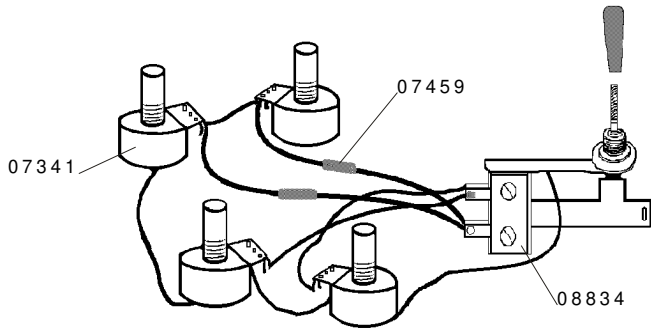

# Wiring Harness

- 00200 4-Control Harness Bass
- 00201 4-Control, Lefthand Harness Bass
- 07349 Pot Universal
- 07459 Capacitor .047mfd
- 08834 Switch Toggle

- 00202 5-Control Harness Guitar
- 00203 5-Control Lefthand Harness, Guitar
- 07349 Pot Universal
- 07459 Capacitor .047mfd
- 08834 Switch Toggle

- 00205 4-Control Harness 650 Guitar
- 00206 4-Control Harness 650 Guitar Lefthand
- 07349 Pot Universal
- 07459 Capacitor .047mfd
- 08834 Switch Toggle

- 00207 2-Control Harness Mandolin