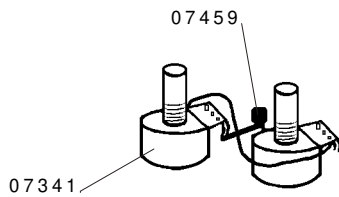

# Wiring Harness

- 00200 4-Control Harness Bass
- 00201 4-Control, Lefthand Harness Bass
- 07349 Pot Universal
- 07459 Capacitor .047mfd
- 08834 Switch Toggle

- 00202 5-Control Harness Guitar
- 00203 5-Control Lefthand Harness, Guitar
- 07349 Pot Universal
- 07459 Capacitor .047mfd
- 08834 Switch Toggle

- 00205 4-Control Harness 650 Guitar
- 00206 4-Control Harness 650 Guitar Lefthand
- 07349 Pot Universal
- 07459 Capacitor .047mfd
- 08834 Switch Toggle

- 00207 2-Control Harness Mandolin