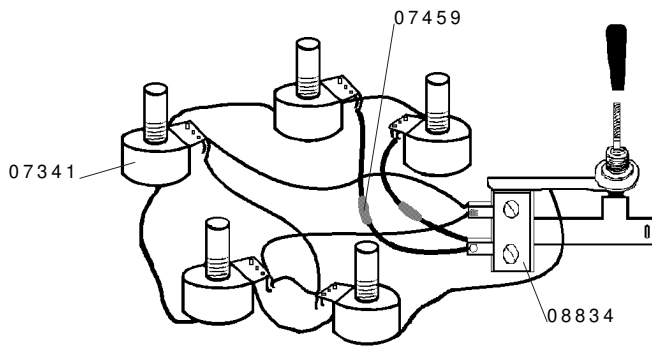

# Wiring Harness

- 00200 4-Control Harness Bass
- 00201 4-Control, Lefthand Harness Bass
- 07349 Pot Universal
- 07459 Capacitor .047mfd
- 08834 Switch Toggle

- 00202 5-Control Harness Guitar
- 00203 5-Control Lefthand Harness, Guitar
- 07349 Pot Universal
- 07459 Capacitor .047mfd
- 08834 Switch Toggle

- 00205 4-Control Harness 650 Guitar
- 00206 4-Control Harness 650 Guitar Lefthand
- 07349 Pot Universal
- 07459 Capacitor .047mfd
- 08834 Switch Toggle

- 00207 2-Control Harness Mandolin