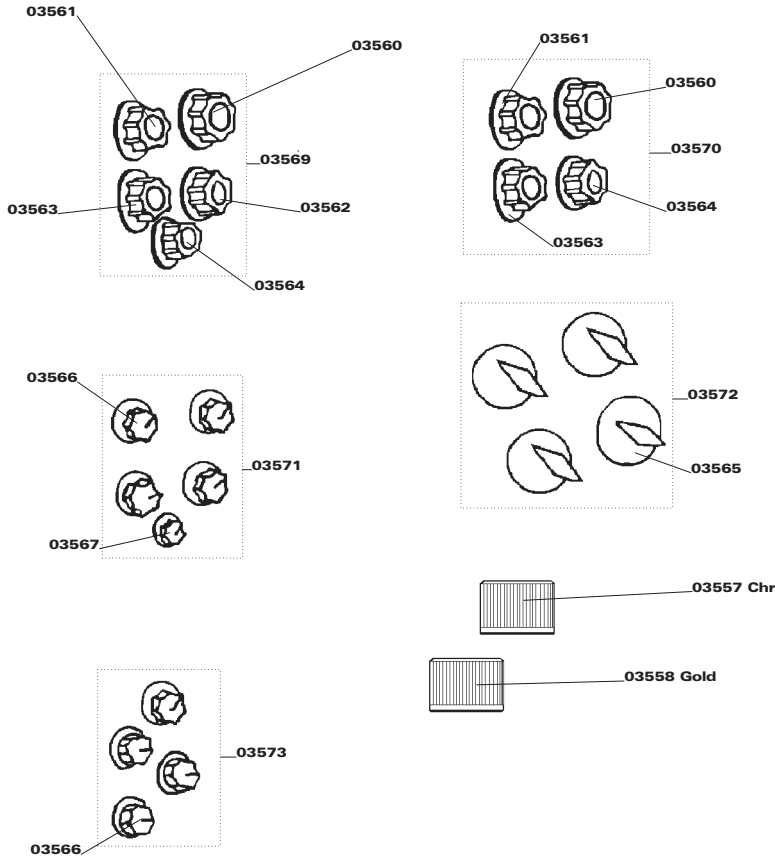

Knob Sets, Guitar/Bass

- 03557 Knob, Knurled, Chrome
- 03558 Knob, Knurled, Gold
- 03560 Knob, Bass Volume, Std. Guitar/Bass, Black
- 03561 Knob, Bass Tone, Std. Guitar/Bass, Black
- 03562 Knob, Treble Volume, Std. Guitar/Bass, Black
- 03563 Knob, Treble Tone, Std. Guitar/Bass, Black
- 03564 Knob, Small 5th, Std. Guitar, Black
- 03565 Knob, Vintage, Brown with Gold Inlay
- 03566 Knob, Vintage, Plain Black
- 03567 Knob, Vintage, Small, Black
- 03569 Knob Set of 5, Std. Guitar, Black
- 03570 Knob Set of 4, Std. Bass, Black
- 03571 Knob Set, Vintage, Plain Black
- 03572 Knob Set of 4, Vintage, Brown with Gold Inlay

Pickup Selector Switch

- 03568 Knob Toggle Bat Black
- 03594 Knob Toggle Bat Chrome
- 03595 Knob Toggle Bat Gold
- 06220 Nut Knurled Toggle Switch Chrome
- 06221 Nut Knurled Toggle Switch Gold
- 08834 Switch Toggle