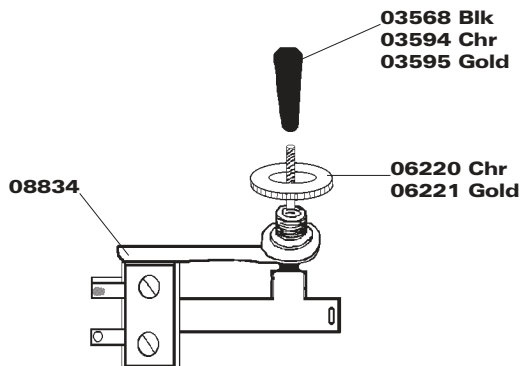

Knob Sets, Guitar/Bass

- 03557 Knob, Knurled, Chrome
- 03558 Knob, Knurled, Gold
- 03560 Knob, Bass Volume, Std. Guitar/Bass, Black
- 03561 Knob, Bass Tone, Std. Guitar/Bass, Black
- 03562 Knob, Treble Volume, Std. Guitar/Bass, Black
- 03563 Knob, Treble Tone, Std. Guitar/Bass, Black
- 03564 Knob, Small 5th, Std. Guitar, Black
- 03565 Knob, Vintage, Brown with Gold Inlay
- 03566 Knob, Vintage, Plain Black
- 03567 Knob, Vintage, Small, Black
- 03569 Knob Set of 5, Std. Guitar, Black
- 03570 Knob Set of 4, Std. Bass, Black
- 03571 Knob Set, Vintage, Plain Black
- 03572 Knob Set of 4, Vintage, Brown with Gold Inlay

Pickup Selector Switch

- 03568 Knob Toggle Bat Black
- 03594 Knob Toggle Bat Chrome
- 03595 Knob Toggle Bat Gold
- 06220 Nut Knurled Toggle Switch Chrome
- 06221 Nut Knurled Toggle Switch Gold
- 08834 Switch Toggle